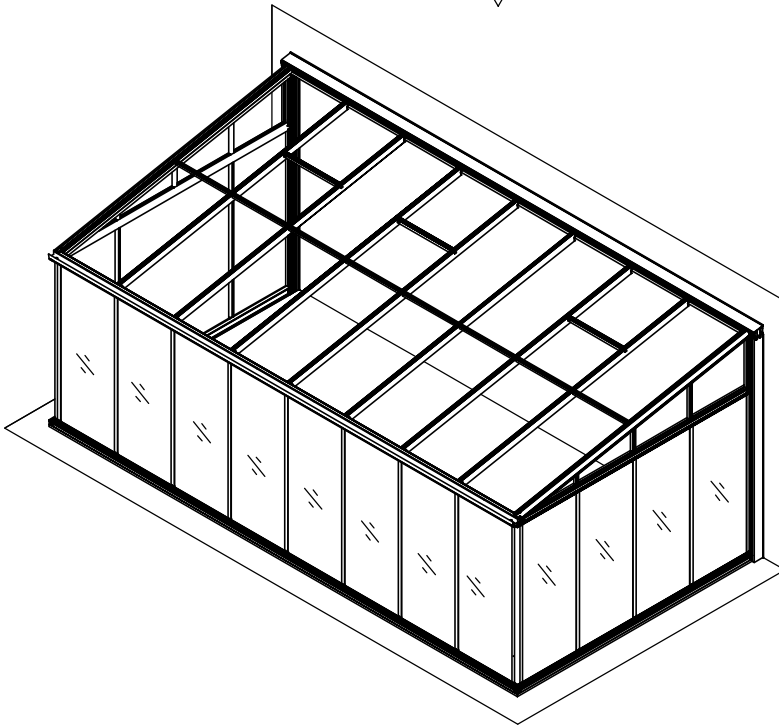

Part	NO.	QTY.	Length(MM)
	40X-Y01	4	1809
	40L-Y01	1	1809