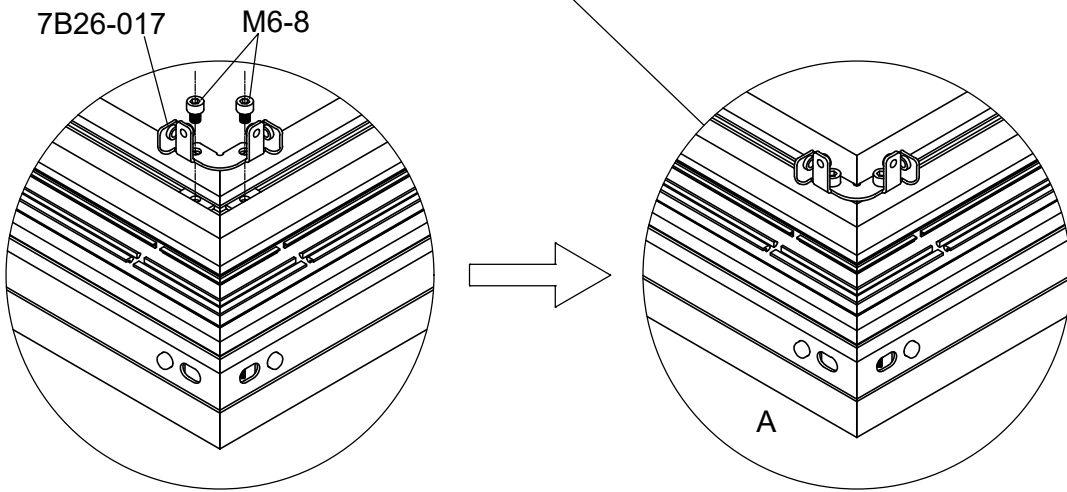

Part	NO.	QTY.	Length(MM)
	W01	2	69
	Si6-16	8	PCS
	J05	8	PCS

Part	NO.	QTY.	Length(MM)
	7B26-014	3	500
	M6	10	PCS

7B26-014

M6

B

2d/30

Concrete
Betong
Beton
Betong
Betoni

Part	NO.	QTY.	Length(MM)
	7B26-017	2	PCS
	M6-8	4	PCS