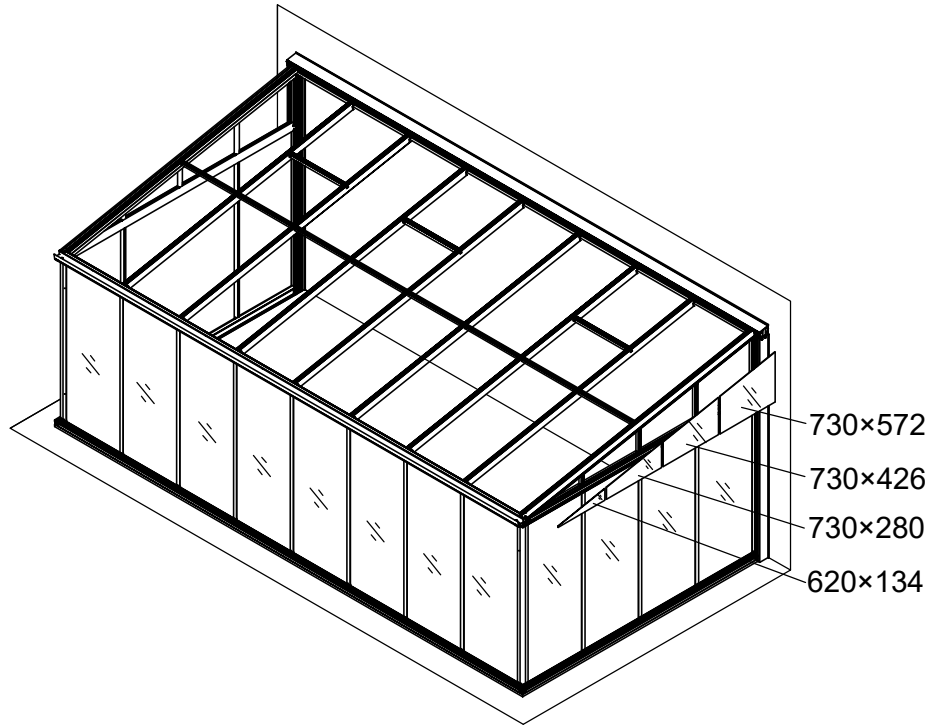

Part	NO.	QTY.	Length(MM)
	620×134	1	620
	730×280	1	730
	730×426	1	730
	730×572	1	730