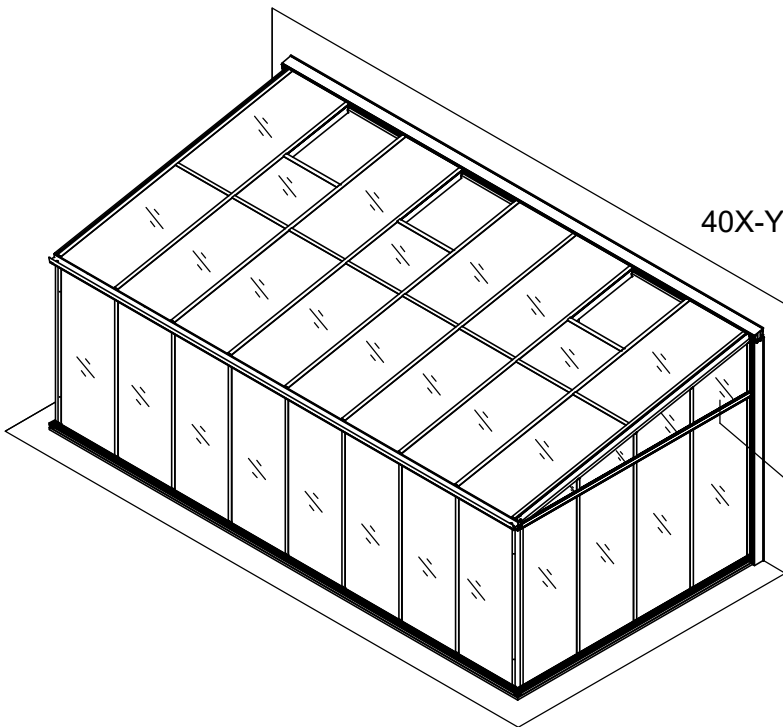

Part	NO.	QTY.	Length(MM)
	40X-Y60-A	1	3023

Part	Product	NO.	Length(MM)	QTY.	Code
	3071	40L-Y62-4A	3134	1	A009
	3072	40L-Y62-5A	3885		
	3073	40L-Y62-6A	4636		
	3074	40L-Y62-7A	5387		
	3075	40L-Y62-8A	6138		

A009

40X-Y60-A