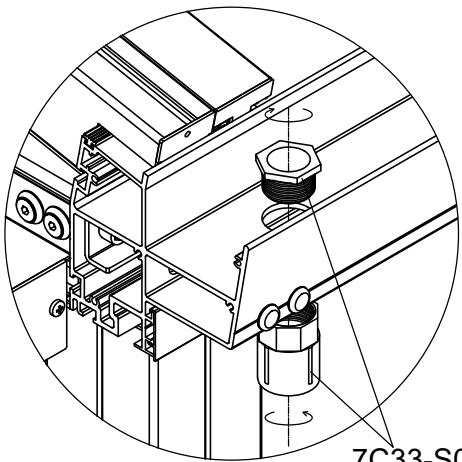

Part	NO.	QTY.	Length(MM)
	7C33-S02	2	PCS

7C33-S02