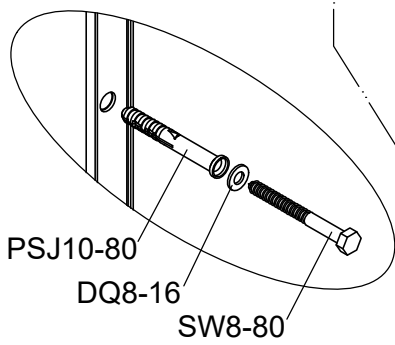

Part	NO.	QTY.					Length(MM)	
		3071	3072	3073	3074	3075		
	PSJ10-80	18	20	20	22	22	PCS	For Concrete
	DQ8-16	18	20	20	22	22	PCS	For Concrete/For Wood
	SW8-80	18	20	20	22	22	PCS	For Concrete/For Wood

For Concrete

Or

For Wood

Part	Product	NO.	Length(MM)	QTY.	Code
	3071	40L-Y26A-4	3206	1	A004
	3072	40L-Y26A-5	3957		
	3073	40L-Y26A-6	4708		
	3074	40L-Y26A-7	5459		
	3075	40L-Y26A-8	6210		
	3071	40L-Y26B-4	3004	1	A005
	3072	40L-Y26B-5	3755		
	3073	40L-Y26B-6	4506		
	3074	40L-Y26B-7	5257		
	3075	40L-Y26B-8	6008		