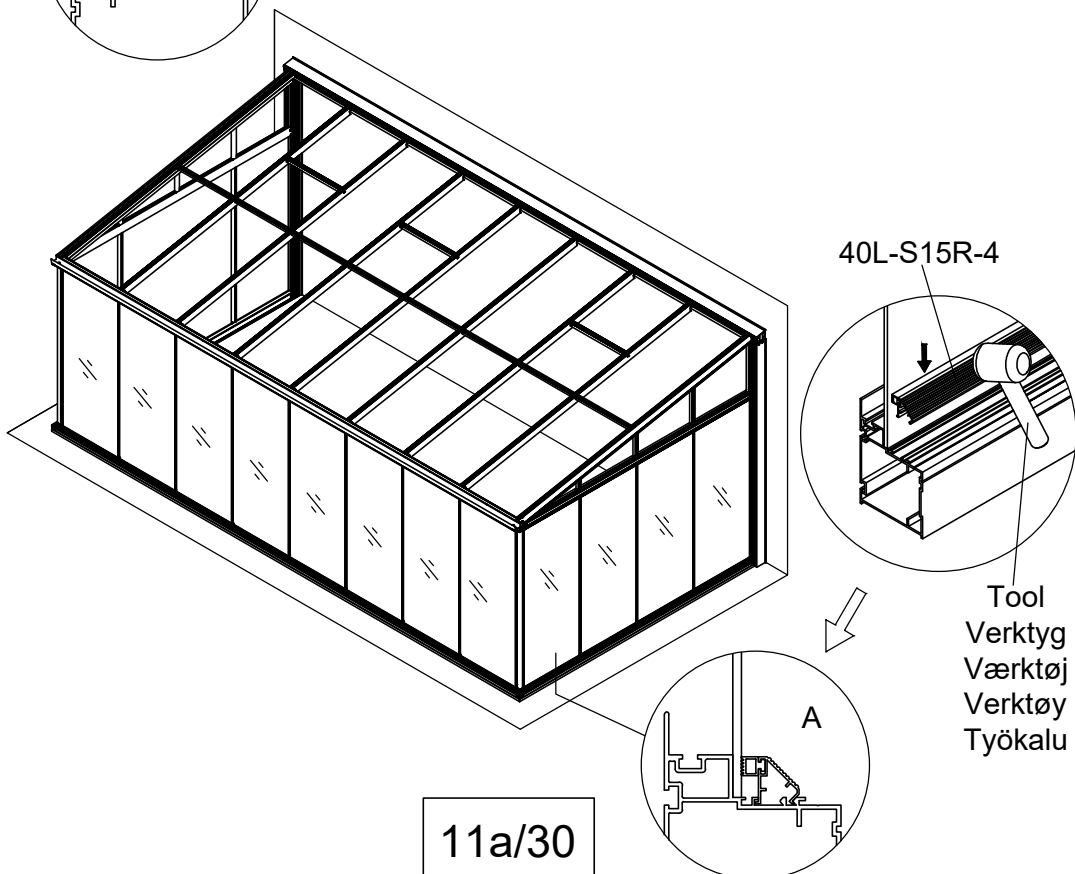

3071	3072	3073	3074	3075
10a/30				

Part	NO.	QTY.	Length(MM)
∕	730×1836	4	1836

10b/30

Part	NO.	QTY.	Length(MM)
	40L-S15R-4	1	3086
	40L-S15L-4	1	3086

Part	Product	NO.	Length(MM)	QTY.	Code
	3071	40X-Y15-4	3149	1	A008
	3072	40X-Y15-5	3900		
	3073	40X-Y15-6	4651		
	3074	40X-Y15-7	5402		
	3075	40X-Y15-8	6153		