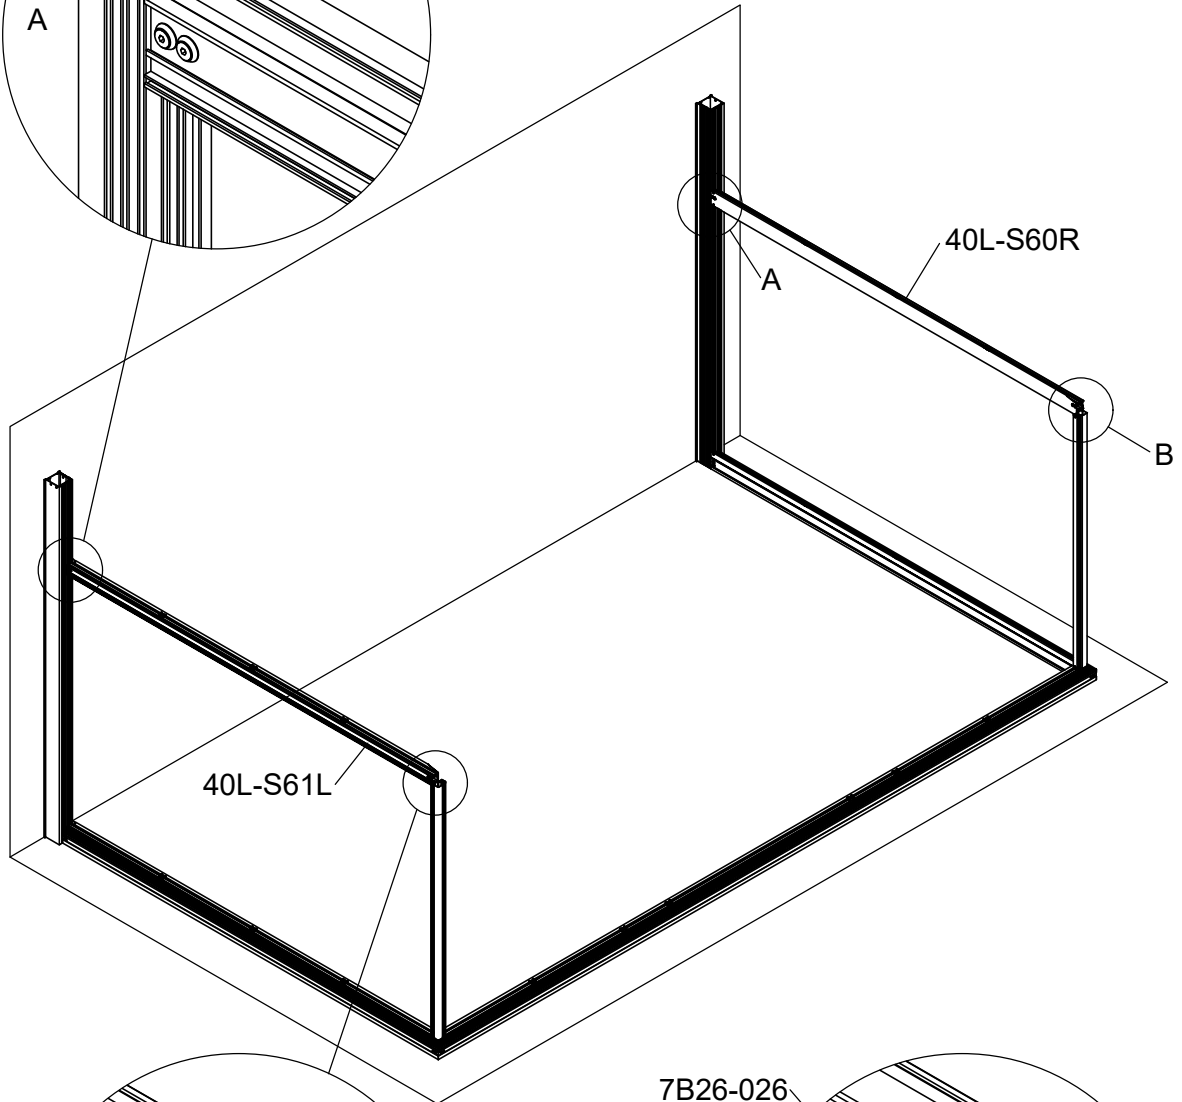

Part	NO.	QTY.	Length(MM)
	40L-S60R	1	3023
	40L-S61L	1	3023
	Si6-16	10	PCS
	J05	10	PCS