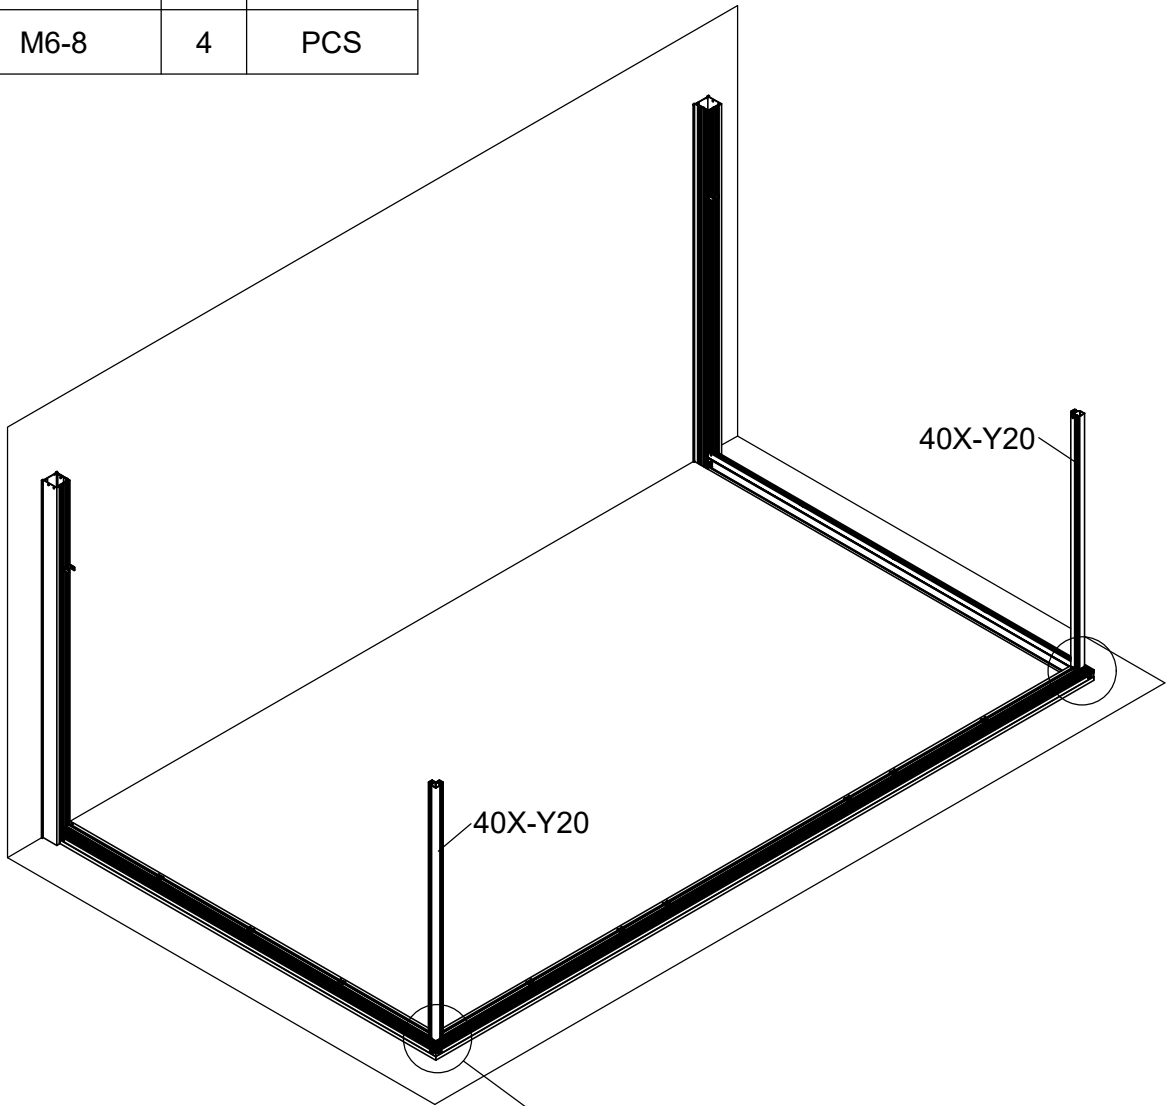

Part	NO.	QTY.	Length(MM)
	40X-Y20	2	1811
	Si6-16	4	PCS
	J05	4	PCS
	M6-8	4	PCS