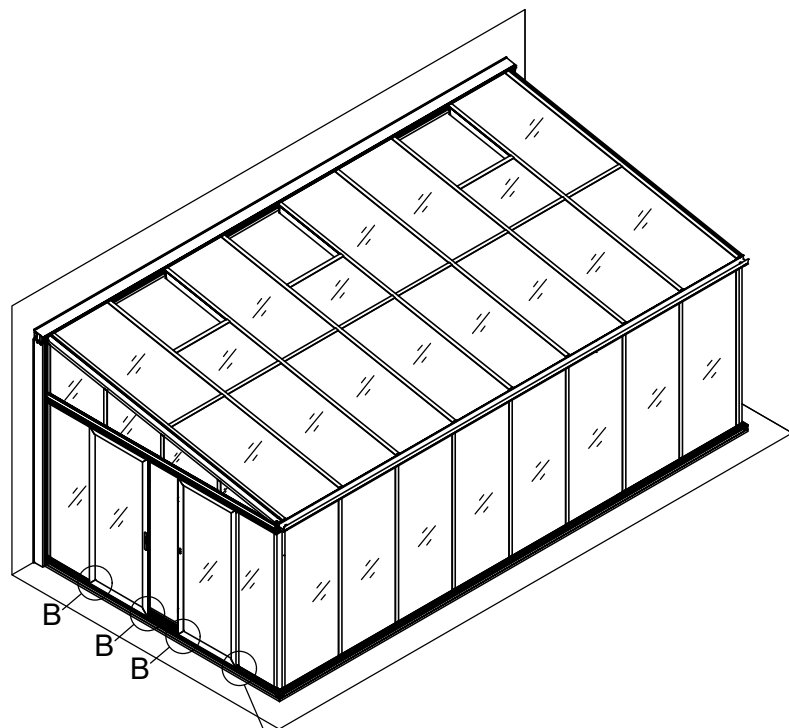

Adjust the height of the wheels
Justera höjden för hjulen
Juster højden af hjulene
Justere høyden for hjulene
Säädä alapyörrien korkeus

Tool
Verktøj
Værktøj
Verktøy
Työkalu