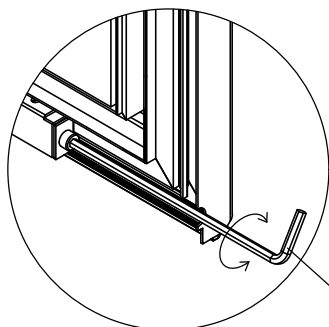

Adjust the height of the wheels
Justera höjden för hjulen
Juster højden af hjulene
Justere høyden for hjulene
Säädä alapyörrien korkeus

Tool
Verktøj
Værktøj
Verktøy
Työkalu