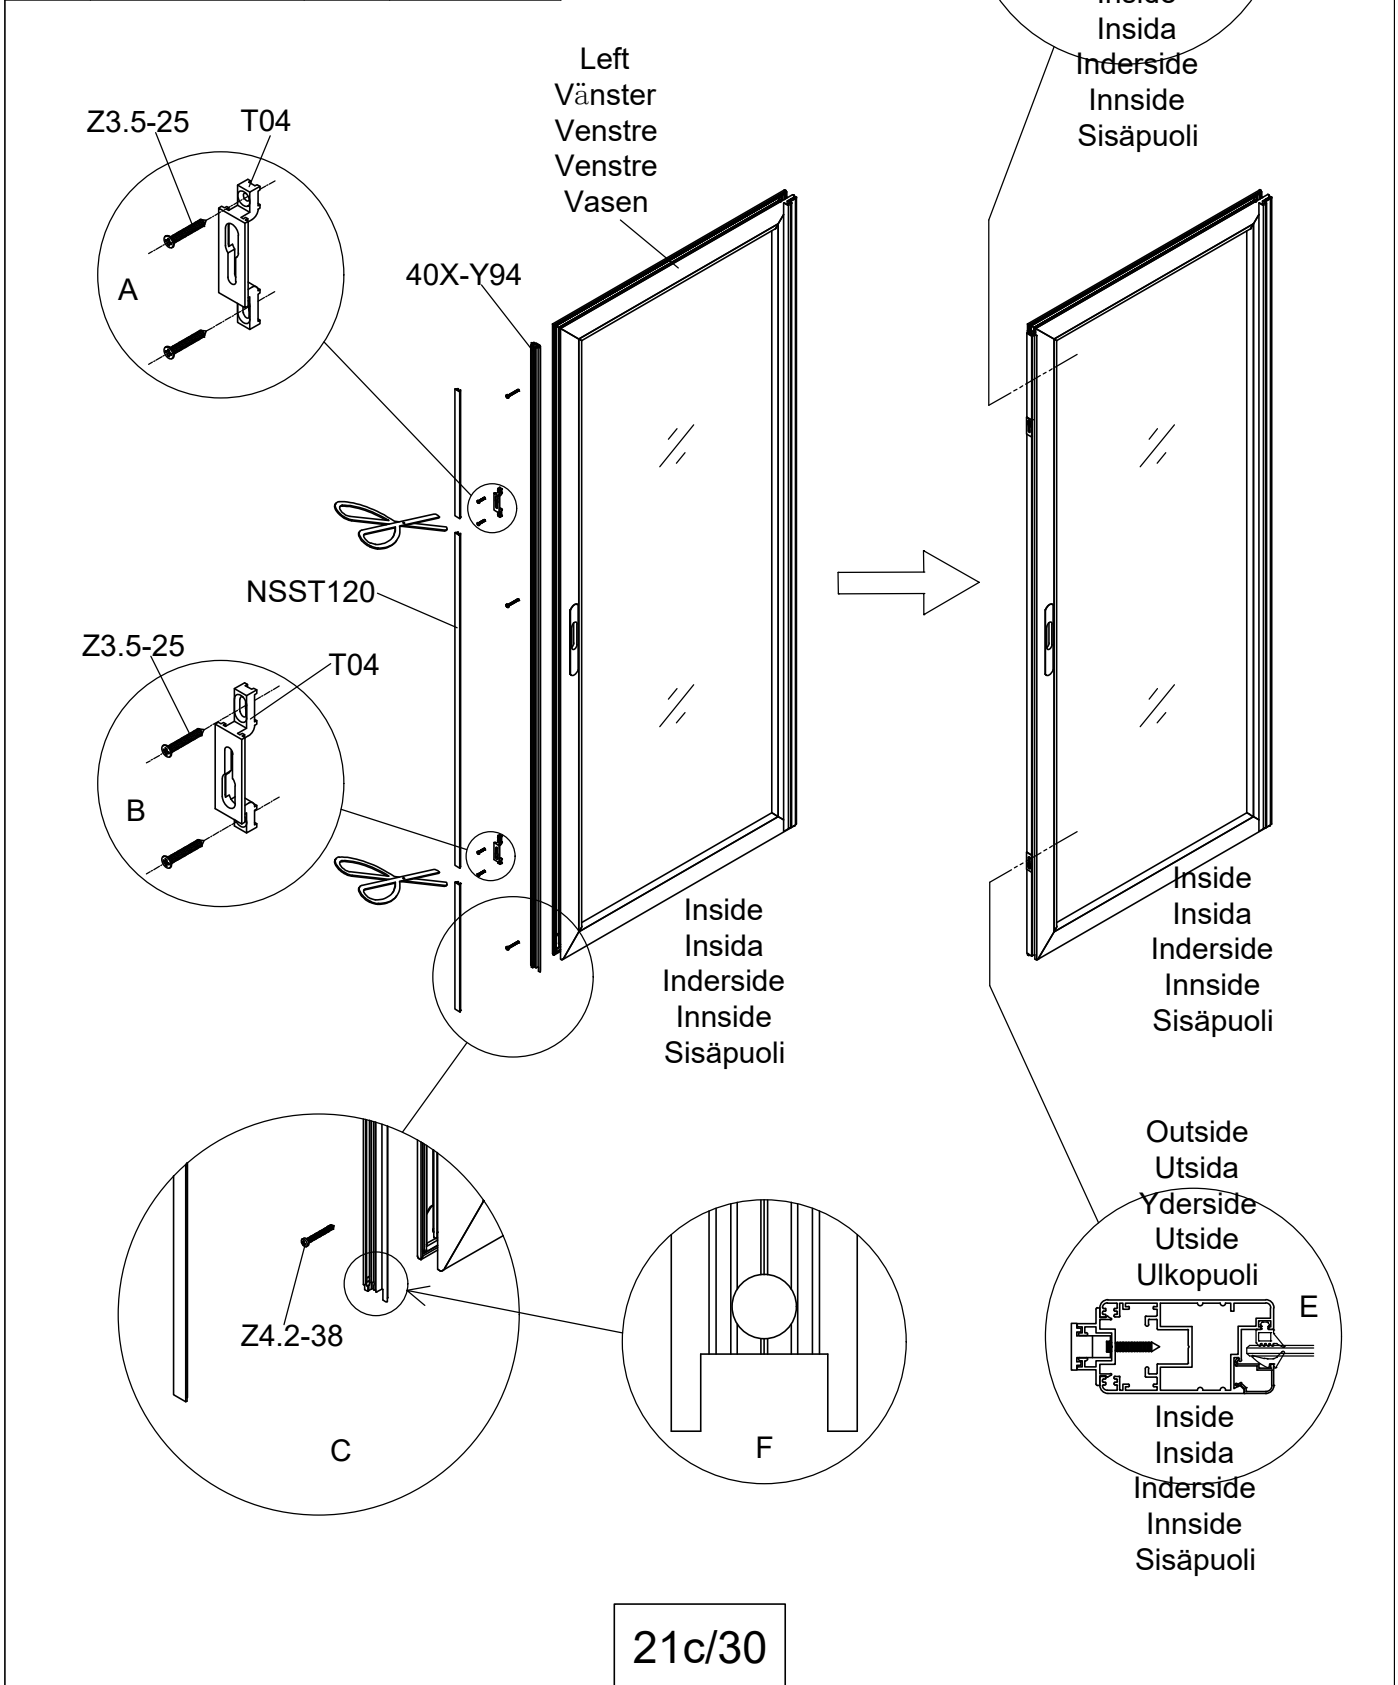

Part	NO.	QTY.	Length(MM)
	40X-Y94	1	1774
	NSST120	1.9M	
	T04	2	PCS
	Z4.2-38	3	PCS
	Z3.5-25	4	PCS