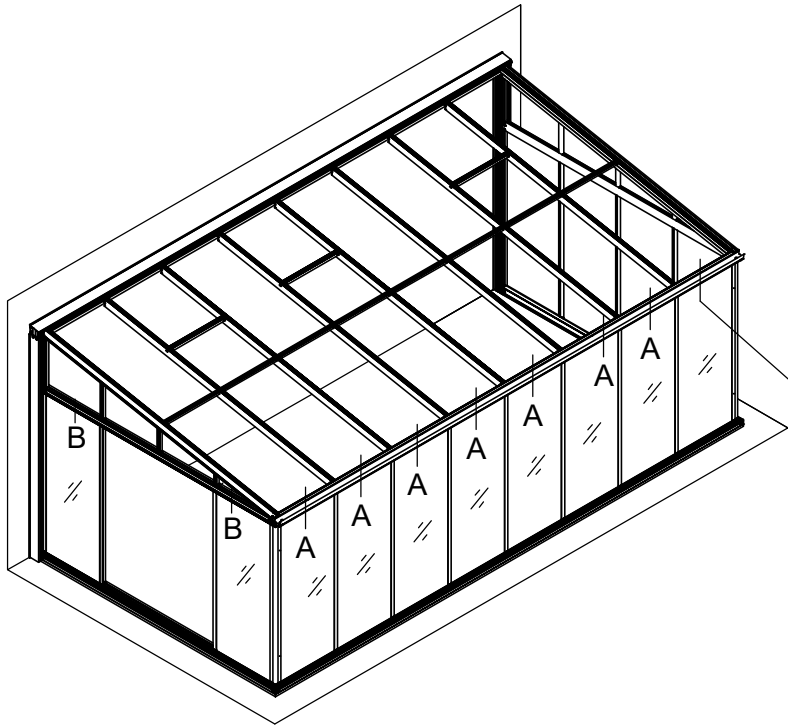

Part	NO.	QTY.					Length(MM)
		3071	3072	3073	3074	3075	
	7C26-007N	8M	8.8M	9.5M	10.3M	11M	

7C26-007N