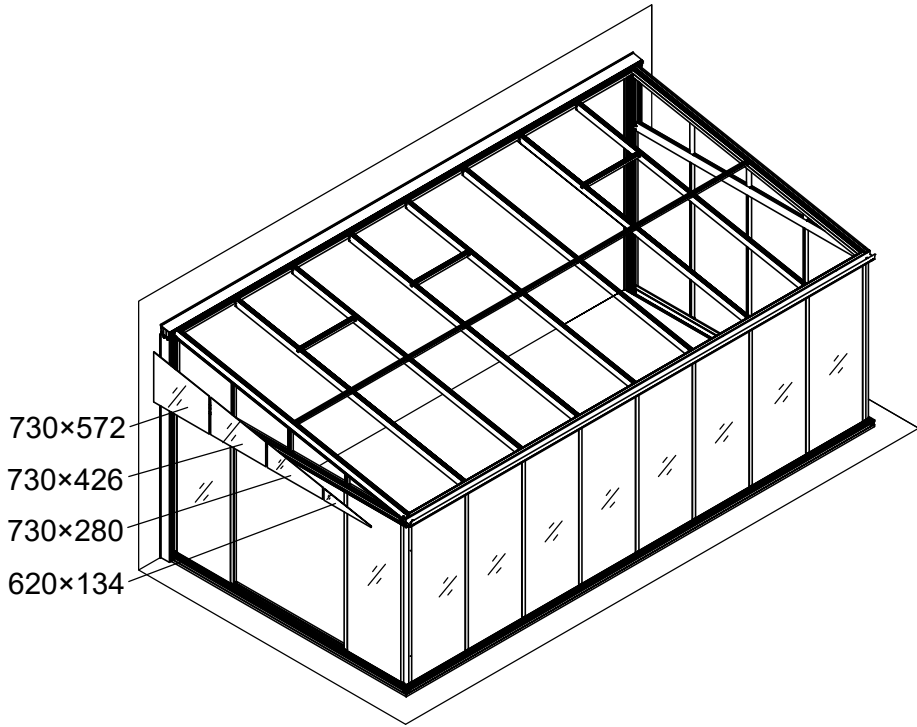

Part	NO.	QTY.	Length(MM)
	620×134	1	620
	730×280	1	730
	730×426	1	730
	730×572	1	730