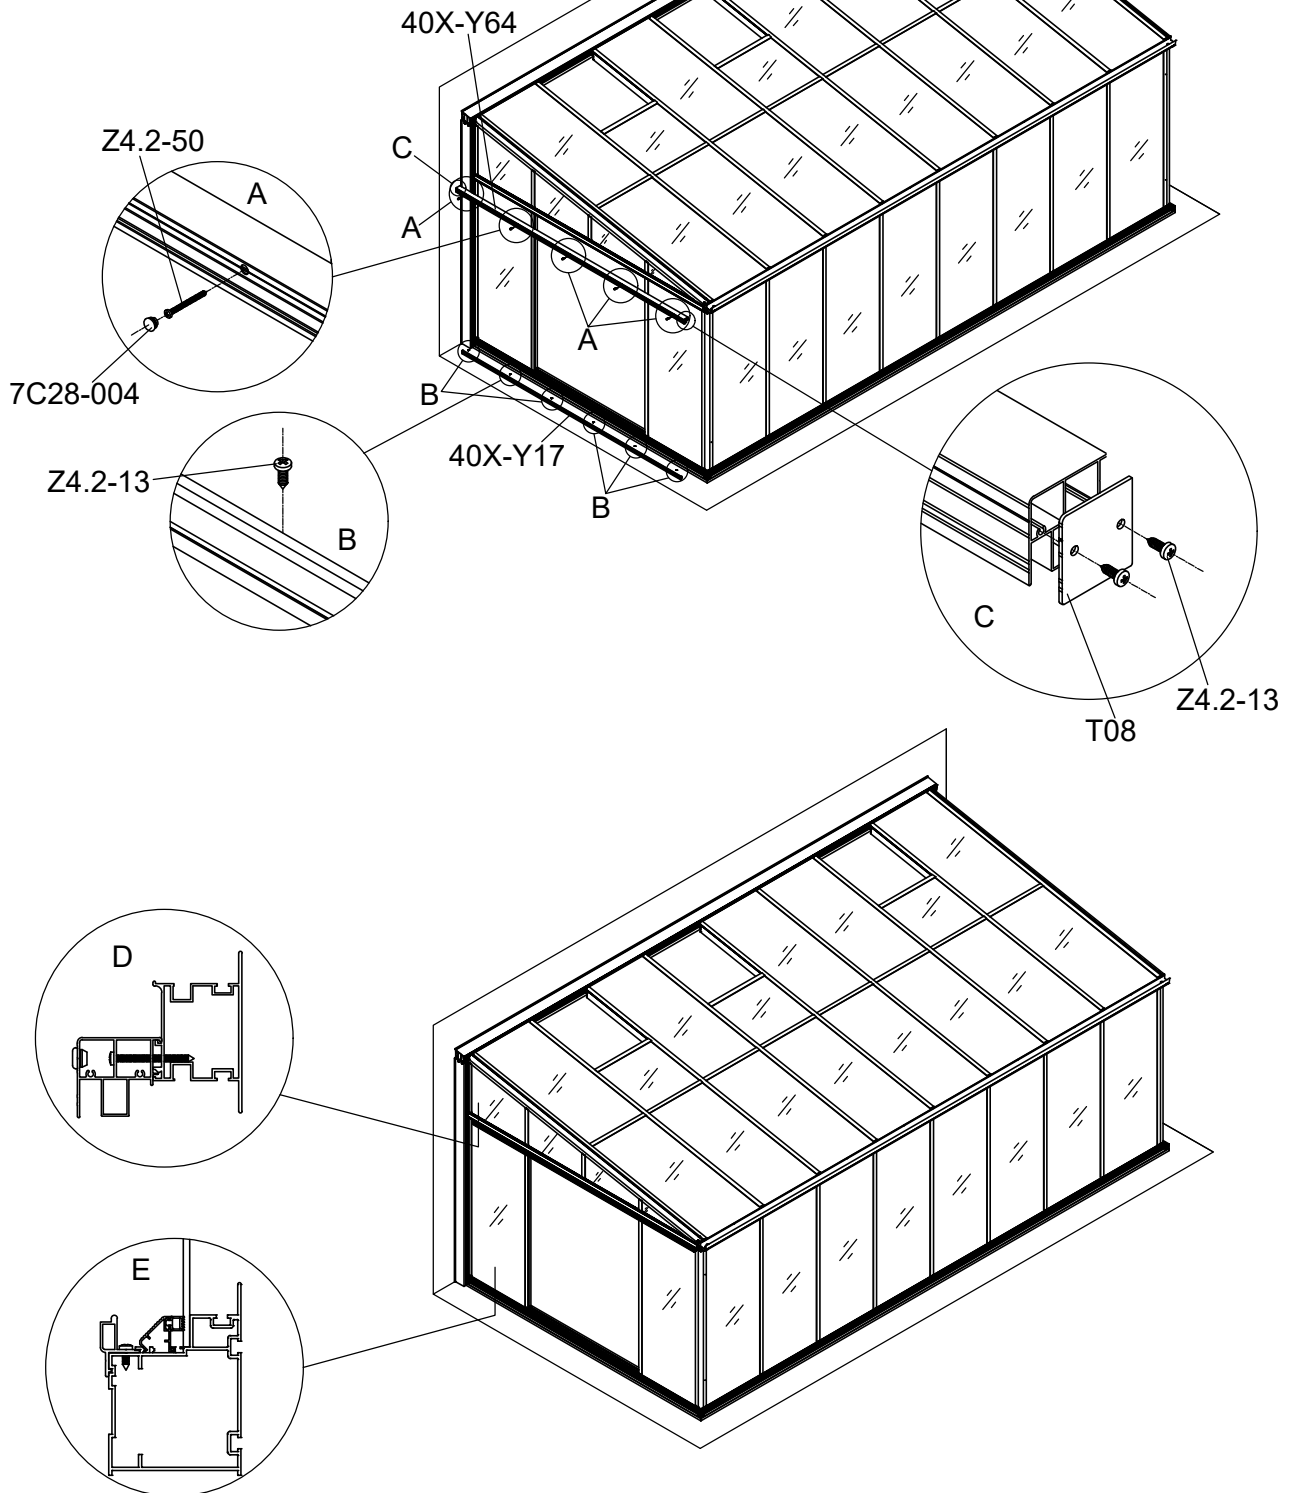

Part	NO.	QTY.	Length(MM)
	40X-Y64	1	3016
	40X-Y17	1	2890
	7C28-004	5	PCS
	Z4.2-50	5	PCS
	Z4.2-13	10	PCS
	T08	2	PCS