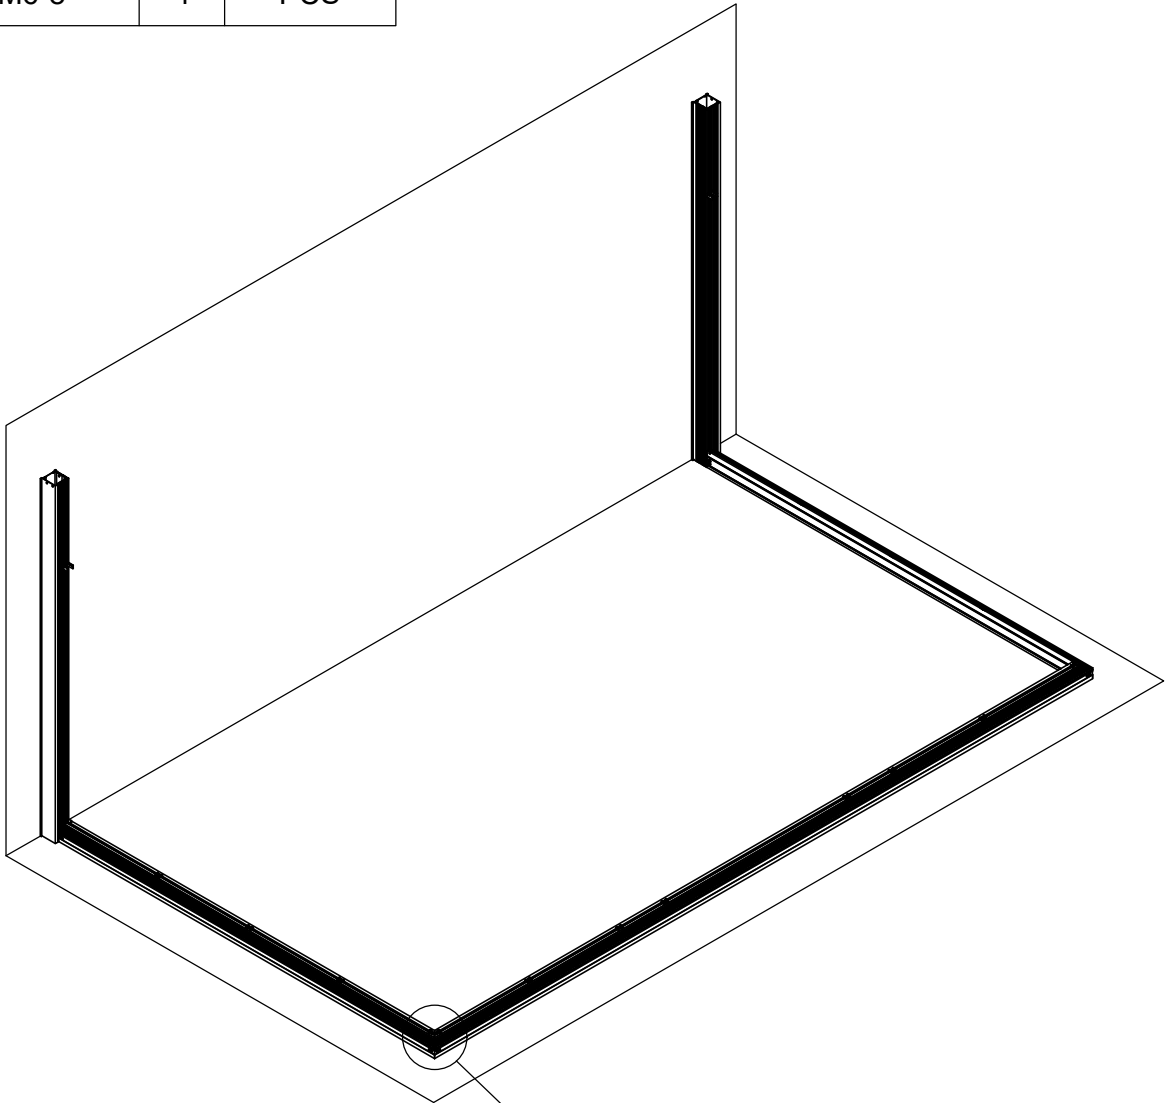

Part	NO.	QTY.	Length(MM)
	W01	2	69
	Si6-16	8	PCS
	J05	8	PCS

Part	NO.	QTY.	Length(MM)
	7B26-014	3	500
	M6	10	PCS

7B26-014

M6

B

2d/30

Concrete
Betong
Beton
Betong
Betoni

Part	NO.	QTY.	Length(MM)
	7B26-017	2	PCS
	M6-8	4	PCS