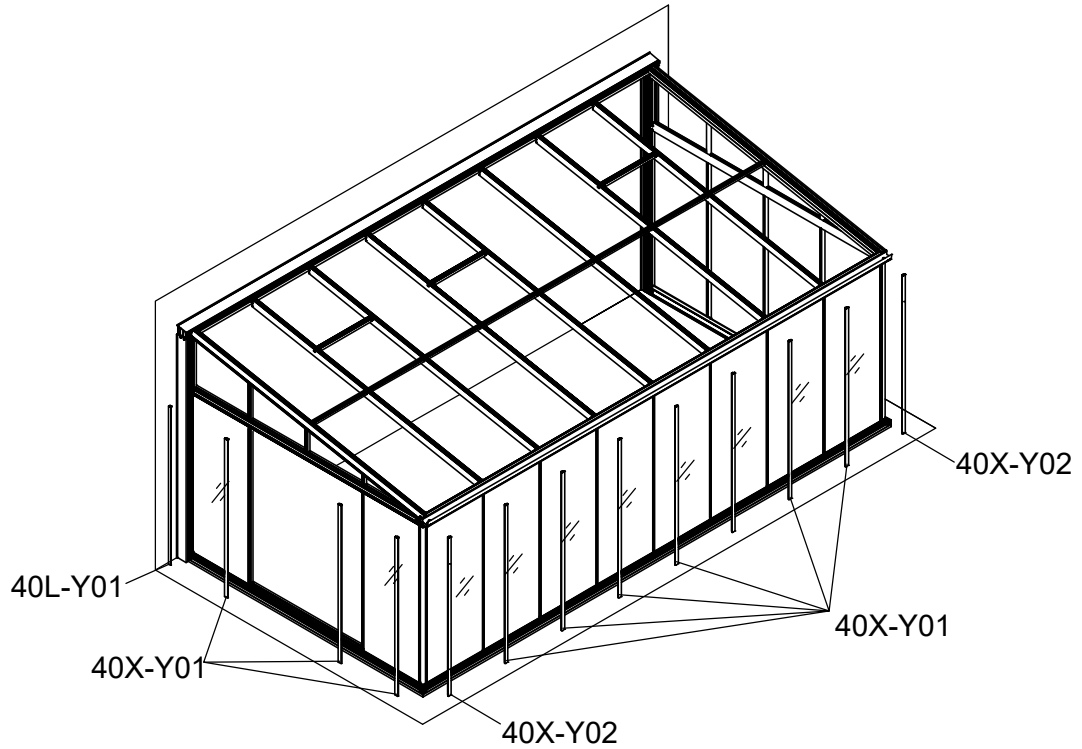

Part	NO.	QTY.					Length(MM)
		3071	3072	3073	3074	3075	
	40X-Y01	6	7	8	9	10	1809
	40X-Y02	2					1809
	40L-Y01	1					1809