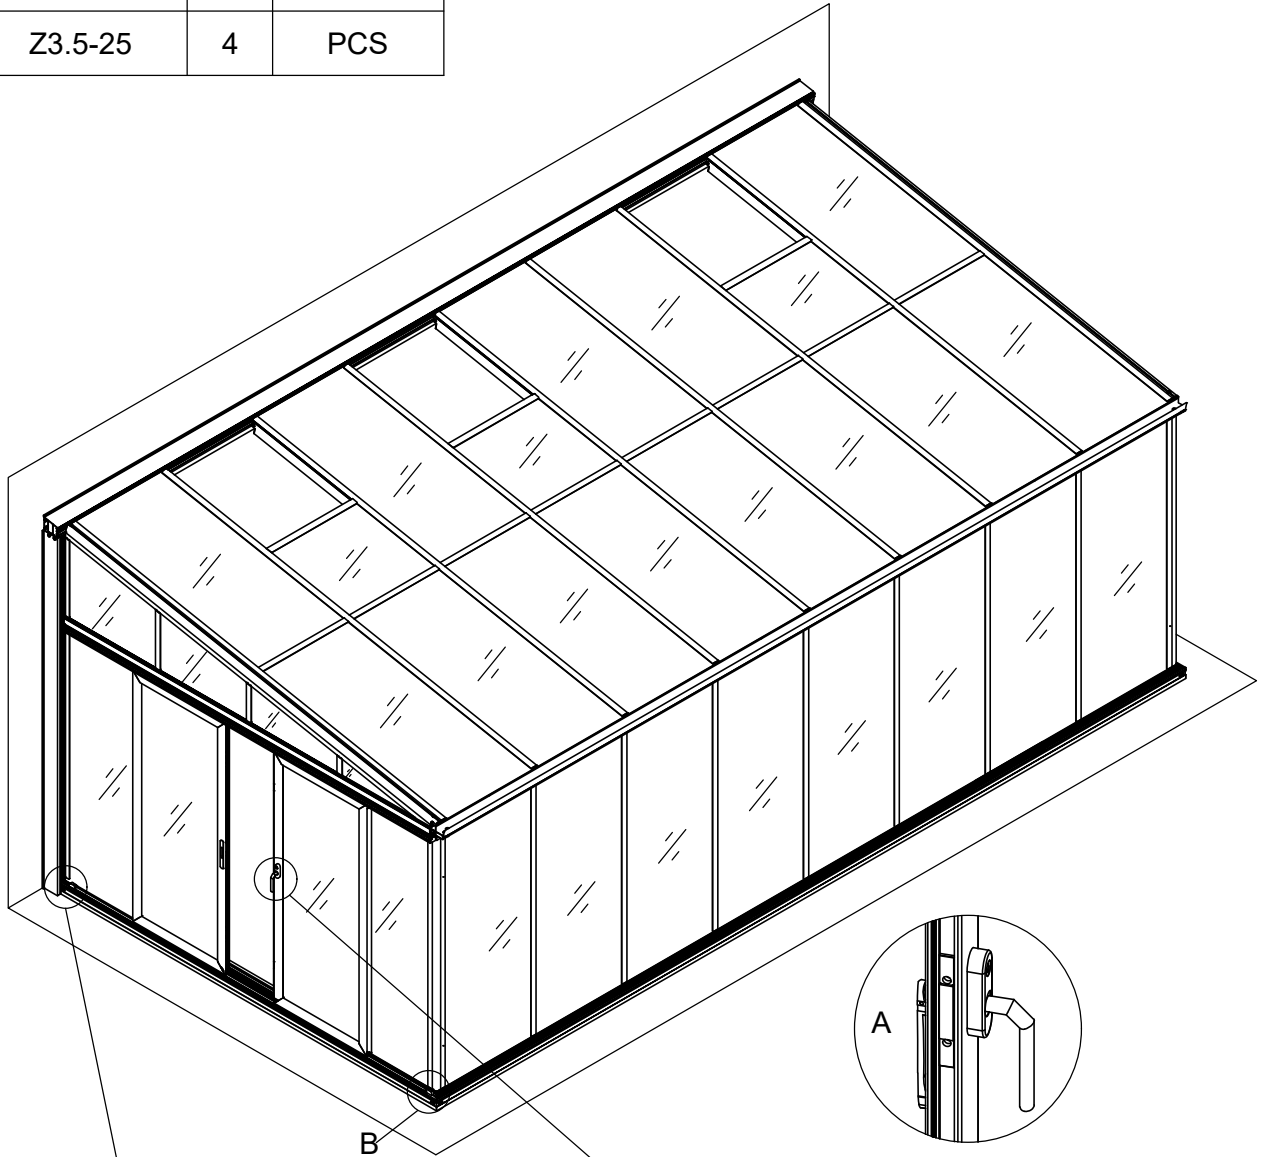

Part	NO.	QTY.	Length(MM)
	T01	1	PCS
	T01A	1	PCS
	J02	2	PCS
	M4-40	2	PCS
	Mi4-17	2	PCS
	Z3.5-25	4	PCS