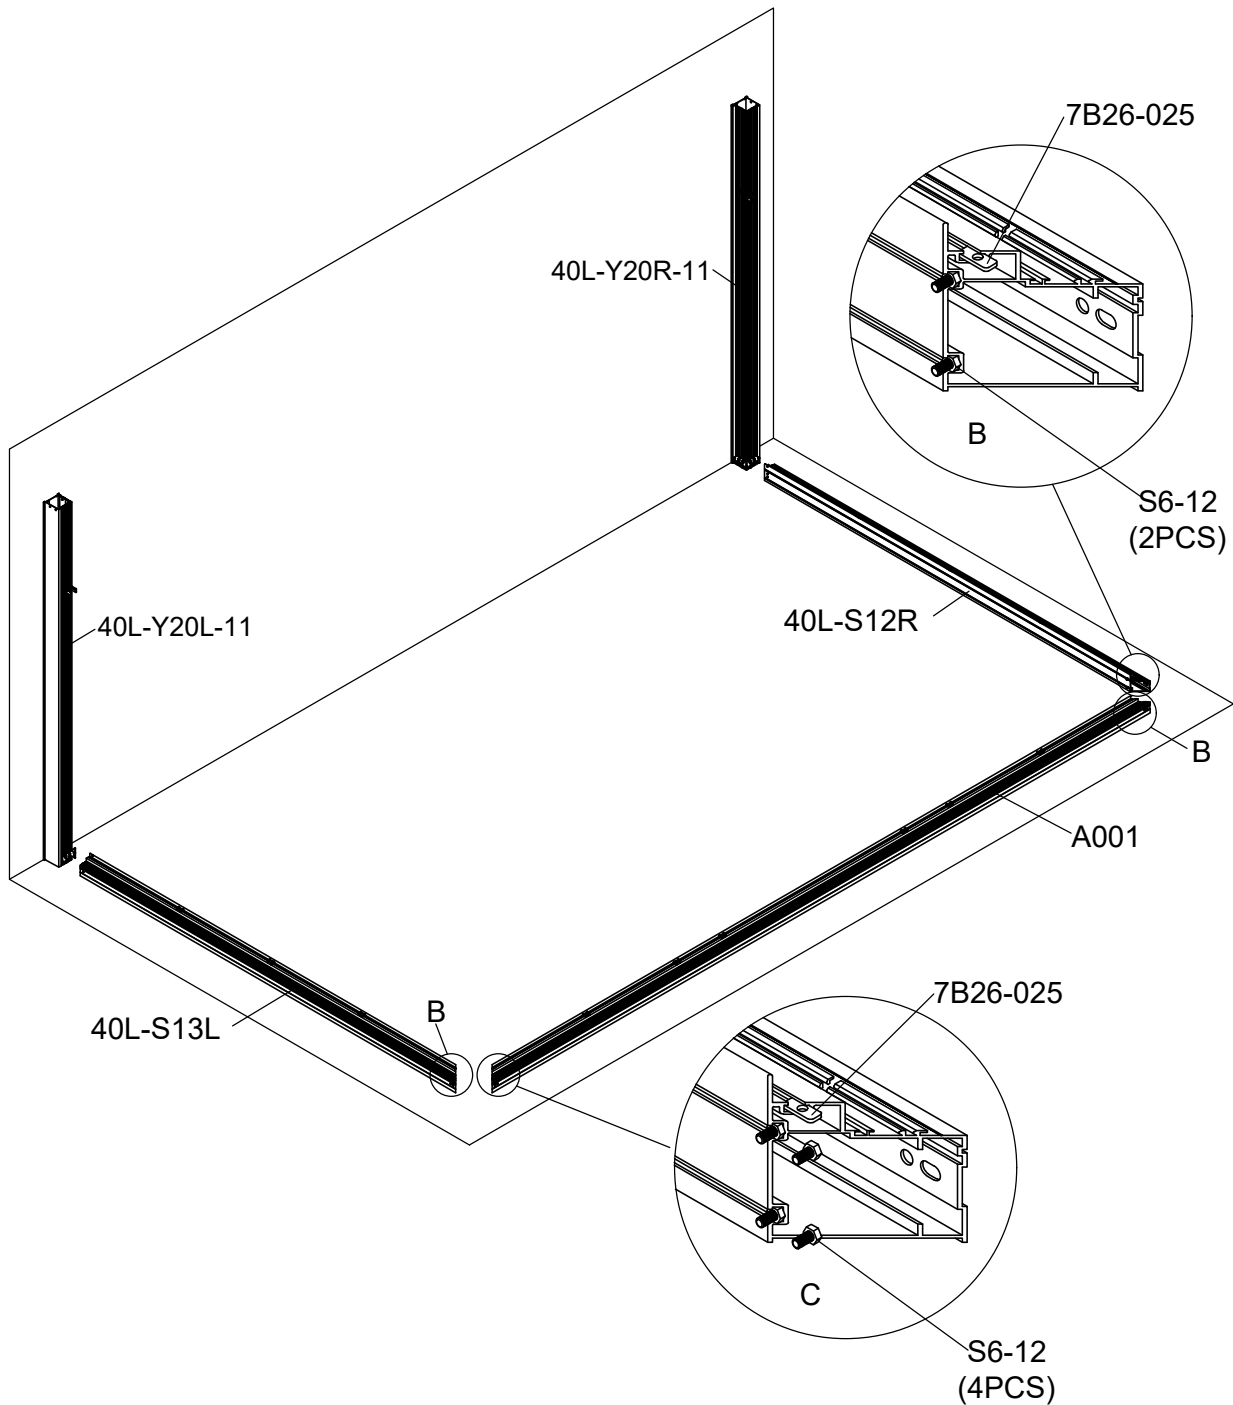

Part	NO.	QTY.	Length(MM)
	40L-Y20R-11	1	2560
	40L-Y20L-11	1	2560
	40L-S12R	1	3106
	40L-S13L	1	3106
	7B26-025	4	PCS
	S6-12	10	PCS

Part	Product	NO.	Length(MM)	QTY.	Code
	3071	40X-Y11-4	3188	1	A001
	3072	40X-Y11-5	3939		
	3073	40X-Y11-6	4690		
	3074	40X-Y11-7	5441		
	3075	40X-Y11-8	6192