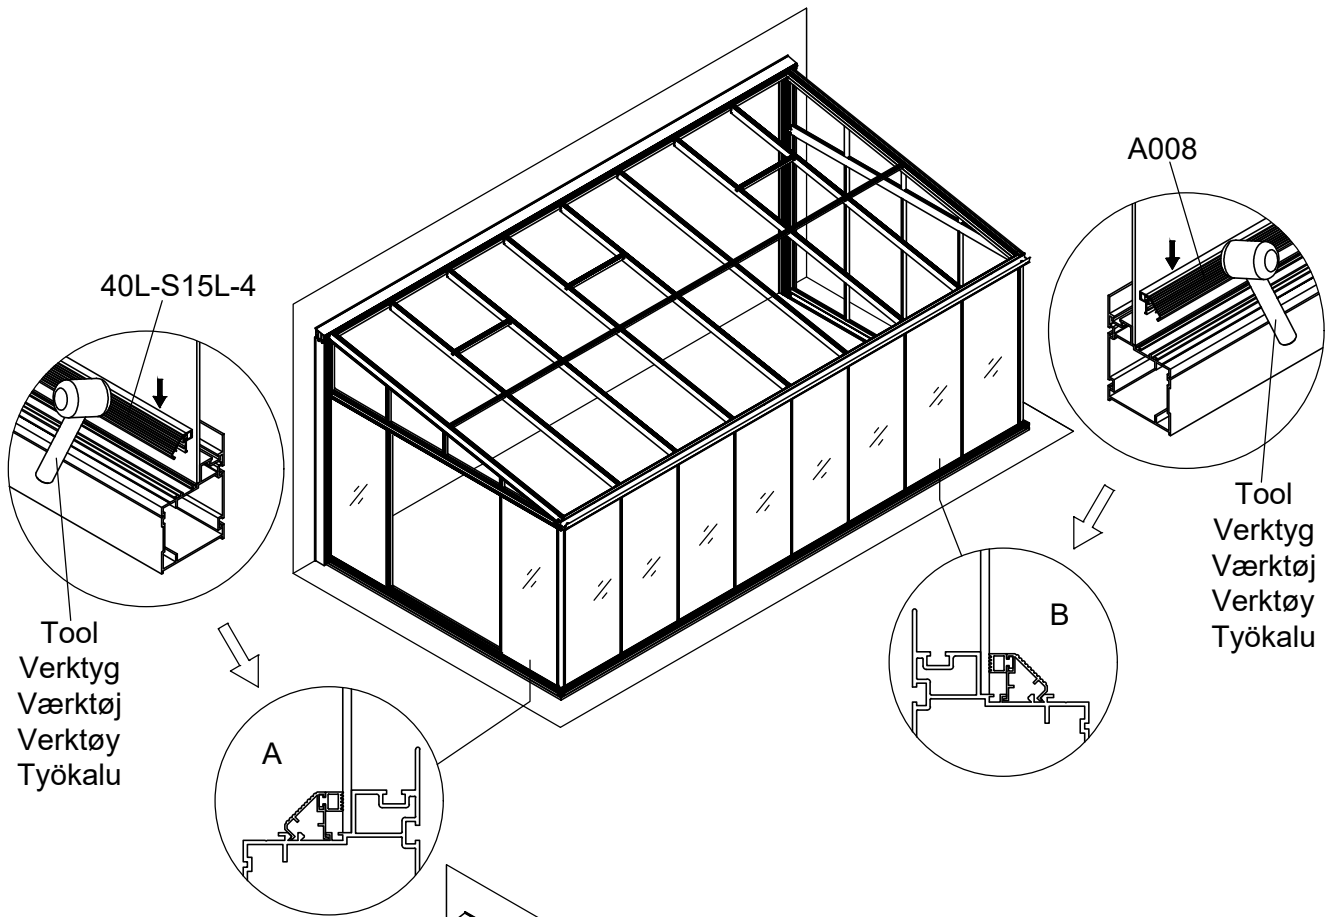

3071	3072	3073	3074	3075
10a/30				

Part	NO.	QTY.	Length(MM)
∕	730×1836	4	1836

10b/30

Part	NO.	QTY.	Length(MM)
	40L-S15R-4	1	3086
	40L-S15L-4	1	3086

Part	Product	NO.	Length(MM)	QTY.	Code
	3071	40X-Y15-4	3149	1	A008
	3072	40X-Y15-5	3900		
	3073	40X-Y15-6	4651		
	3074	40X-Y15-7	5402		
	3075	40X-Y15-8	6153		