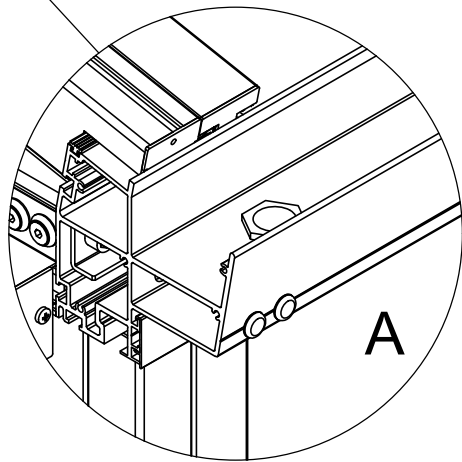

Part	NO.	QTY.	Length(MM)
	7C33-S02	2	PCS

7C33-S02

A