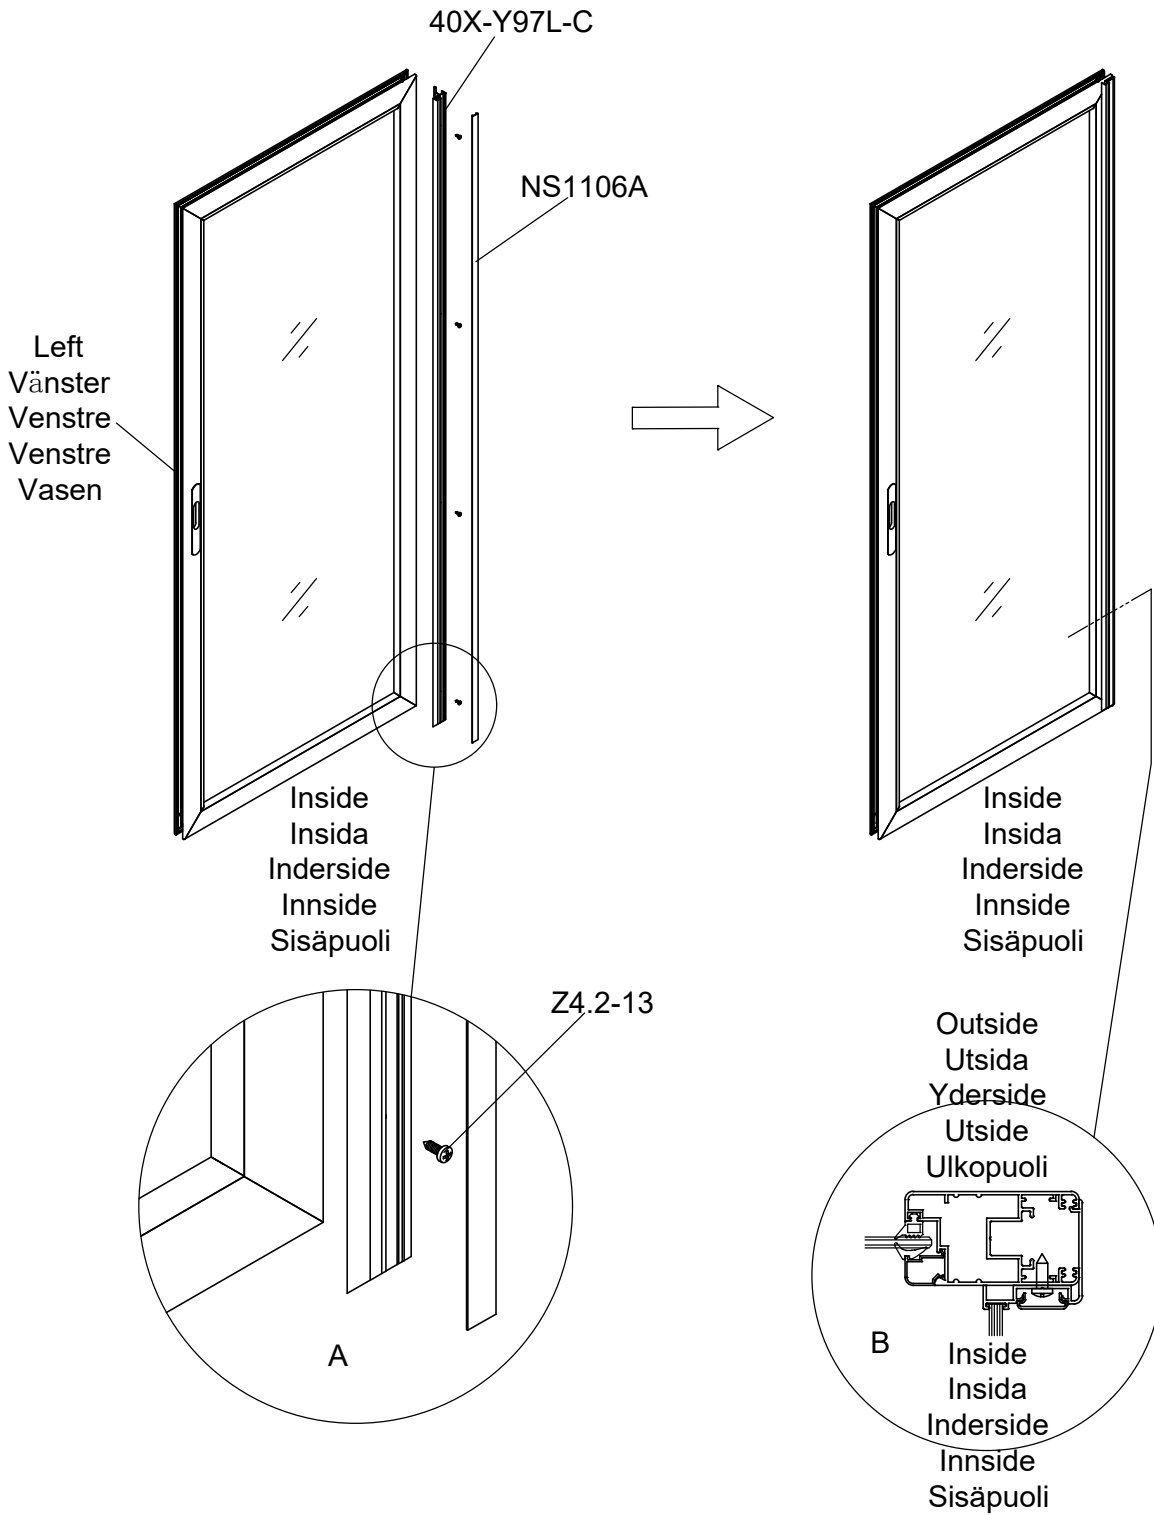

Part	NO.	QTY.	Length(MM)
	658×1695	1	1695
	40X-Y95	2	1704
	40X-Y96	2	666

Part	NO.	QTY.	Length(MM)
	MCJT002	11.5M	

Part	NO.	QTY.	Length(MM)
	40X-Y97R-C	1	1799
	NS1106A	1	1790
	Z4.2-13	4	PCS

Part	NO.	QTY.	Length(MM)
	40X-Y97L-C	1	1799
	NS1106A	1	1790
	Z4.2-13	4	PCS