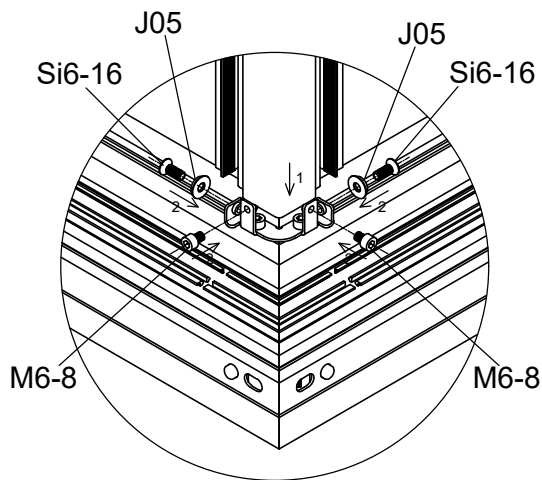

1g/30

Part	NO.	QTY.	Length(MM)
	30L-Y20R-11	1	2414
	30L-Y20L-11	1	2414
	30L-S12R	1	2355
	30L-S12L	1	2355
	7B26-025	4	PCS
	S6-12	10	PCS

Part	Product	NO.	Length(MM)	QTY.	Code
	3081	40X-Y11-3	2437	1	A001
	3082	40X-Y11-4	3188		
	3083	40X-Y11-5	3939		
	3084	40X-Y11-6	4690		
	3085	40X-Y11-7	5441		
	3086	40X-Y11-8	6192		

Part	NO.	QTY.	Length(MM)
	W01	2	69
	Si6-16	8	PCS
	J05	8	PCS

Part	NO.	QTY.	Length(MM)
	7B26-014	3	500
	M6	10	PCS

Concrete
Betong
Beton
Betong
Betoni

Part	NO.	QTY.	Length(MM)
	7B26-017	2	PCS
	M6-8	4	PCS

Part	NO.	QTY.	Length(MM)
	40X-Y20	2	1811
	Si6-16	4	PCS
	J05	4	PCS
	M6-8	4	PCS

Part	NO.	QTY.	Length(MM)
	30L-S60R	1	2272
	30L-S60L	1	2272
	Si6-16	10	PCS
	J05	10	PCS

Part	NO.	QTY.	Length(MM)
	Si6-16	2	PCS
	J05	2	PCS
	L05	2	1920

Part	Product	NO.	Length(MM)	QTY.	Code
	3081	40L-Y62-3	2383	1	A002
	3082	40L-Y62-4	3134		
	3083	40L-Y62-5	3885		
	3084	40L-Y62-6	4636		
	3085	40L-Y62-7	5387		
	3086	40L-Y62-8	6138		