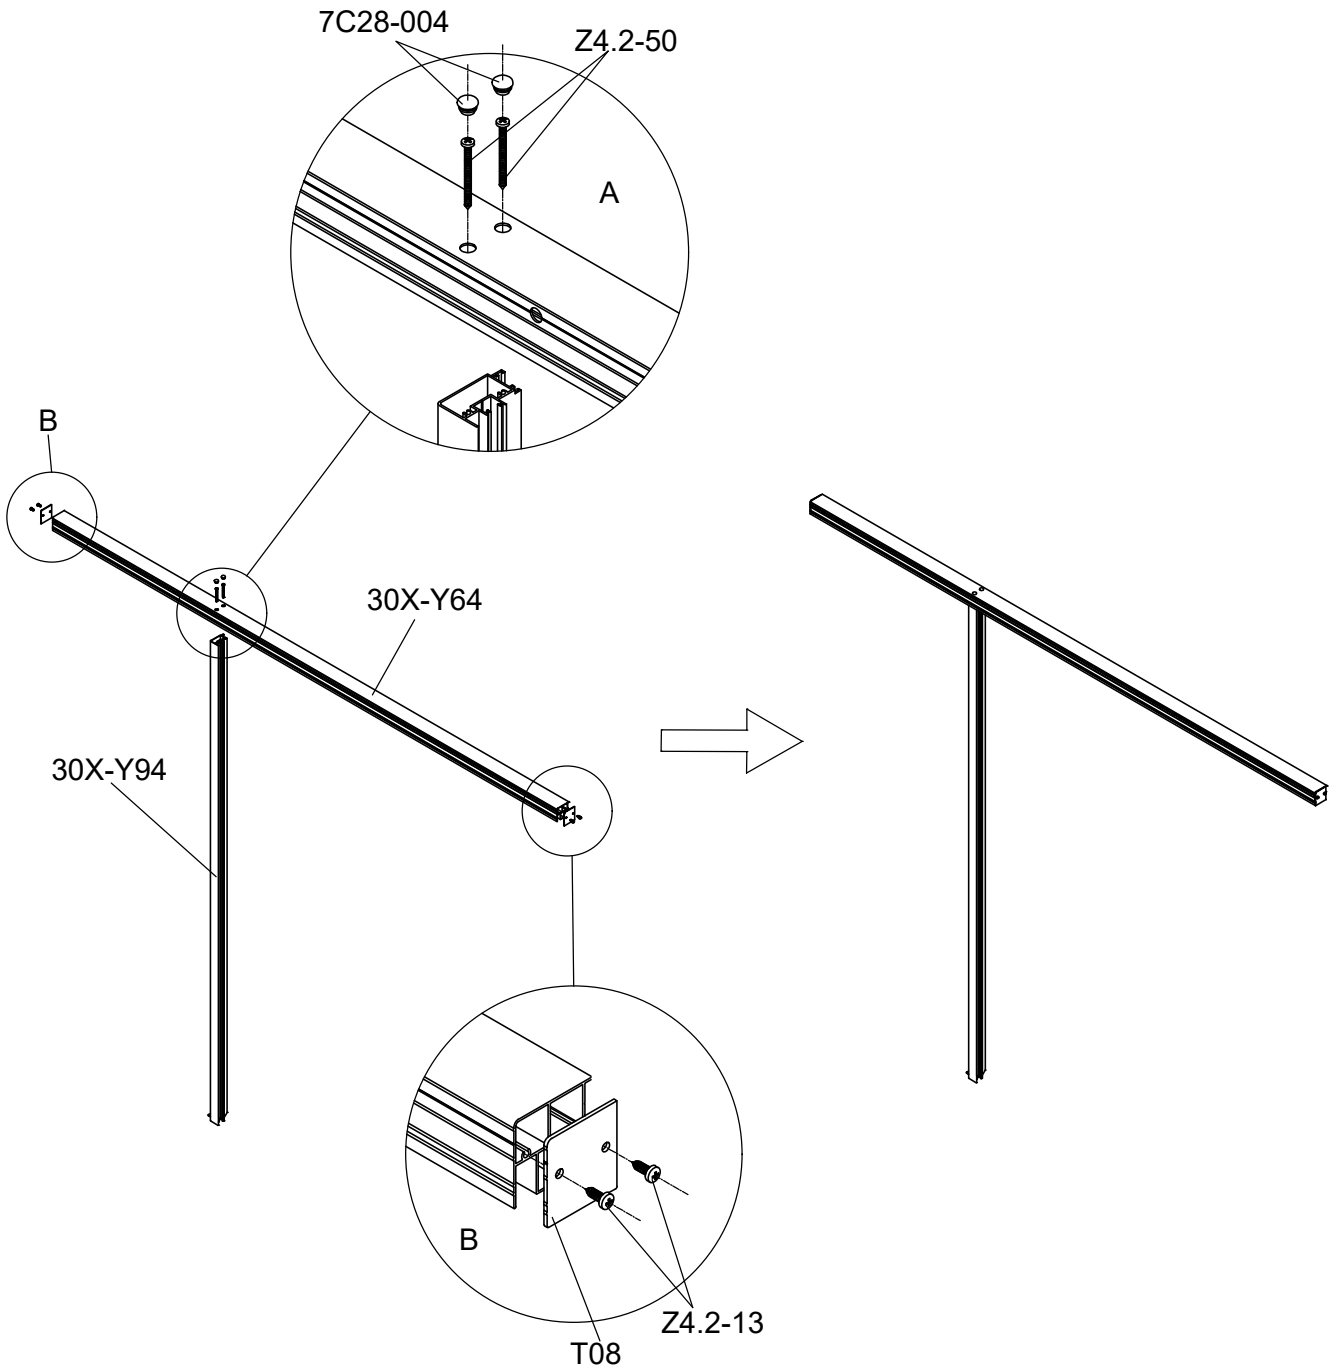

Part	NO.	QTY.	Length(MM)	
	30X-Y64	1	2224	3010P-E
	30X-Y94	1	1835	3010P-E
	7C28-004	2	PCS	3010P-E
	Z4.2-50	2	PCS	3010P-E
	T08	2	PCS	3010P-E
	Z4.2-13	4	PCS	3010P-E