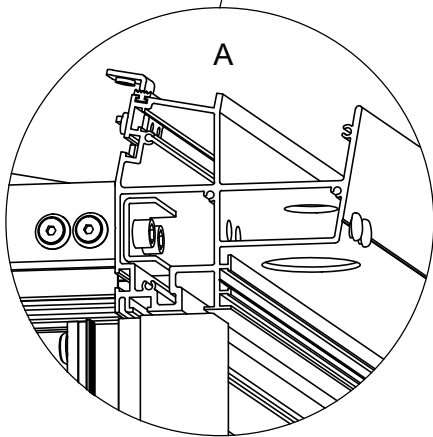

Part	NO.	QTY.	Length(MM)
	7B26-077	2	PCS
	M8-20	4	PCS
	7C28-004	4	PCS