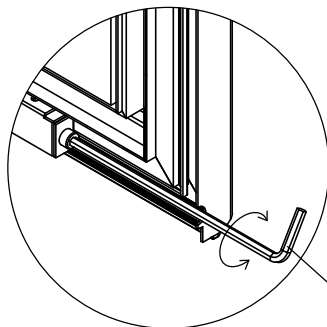

Tool
Verktyg
Værktøj
Verktøy
Työkalu