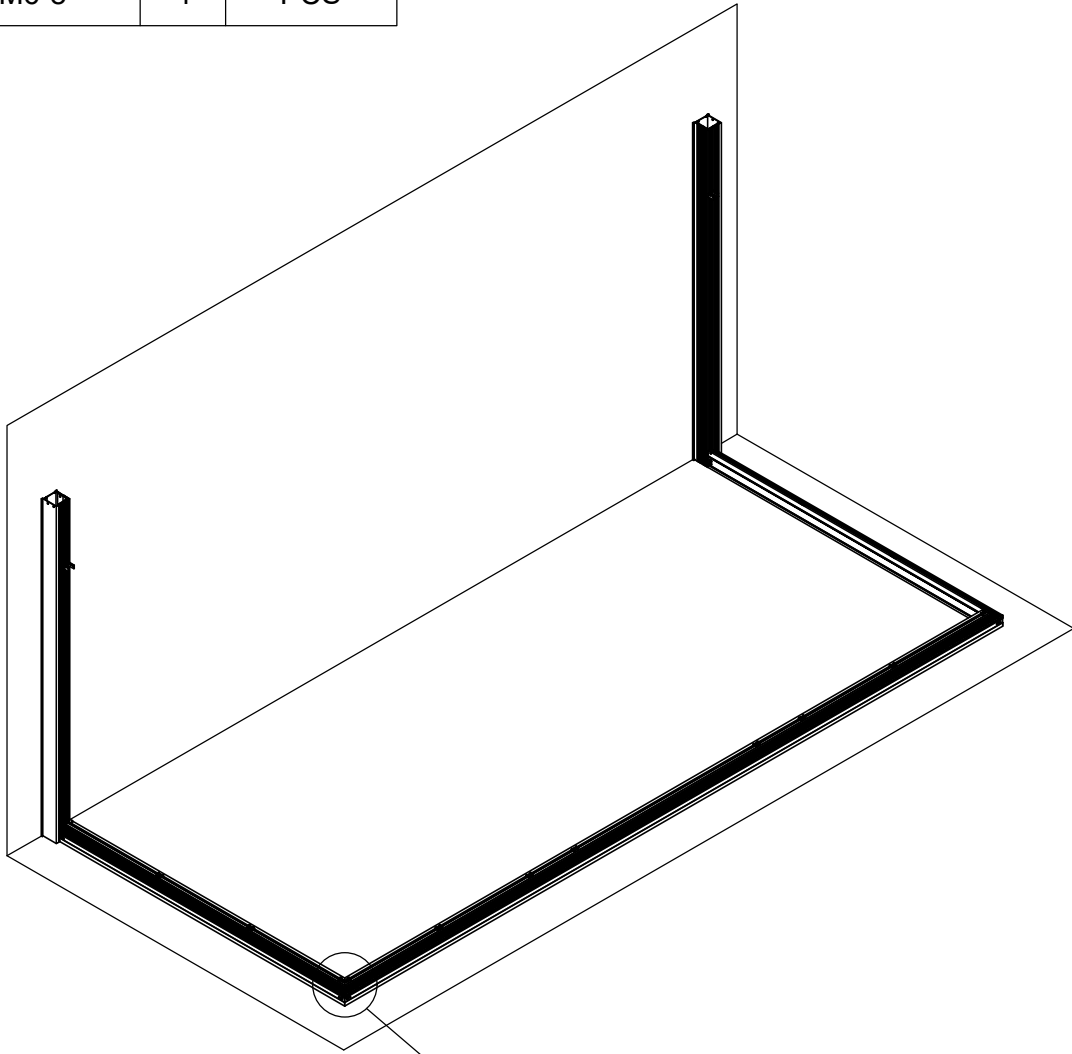

Part	NO.	QTY.	Length(MM)
	7B26-017	2	PCS
	M6-8	4	PCS