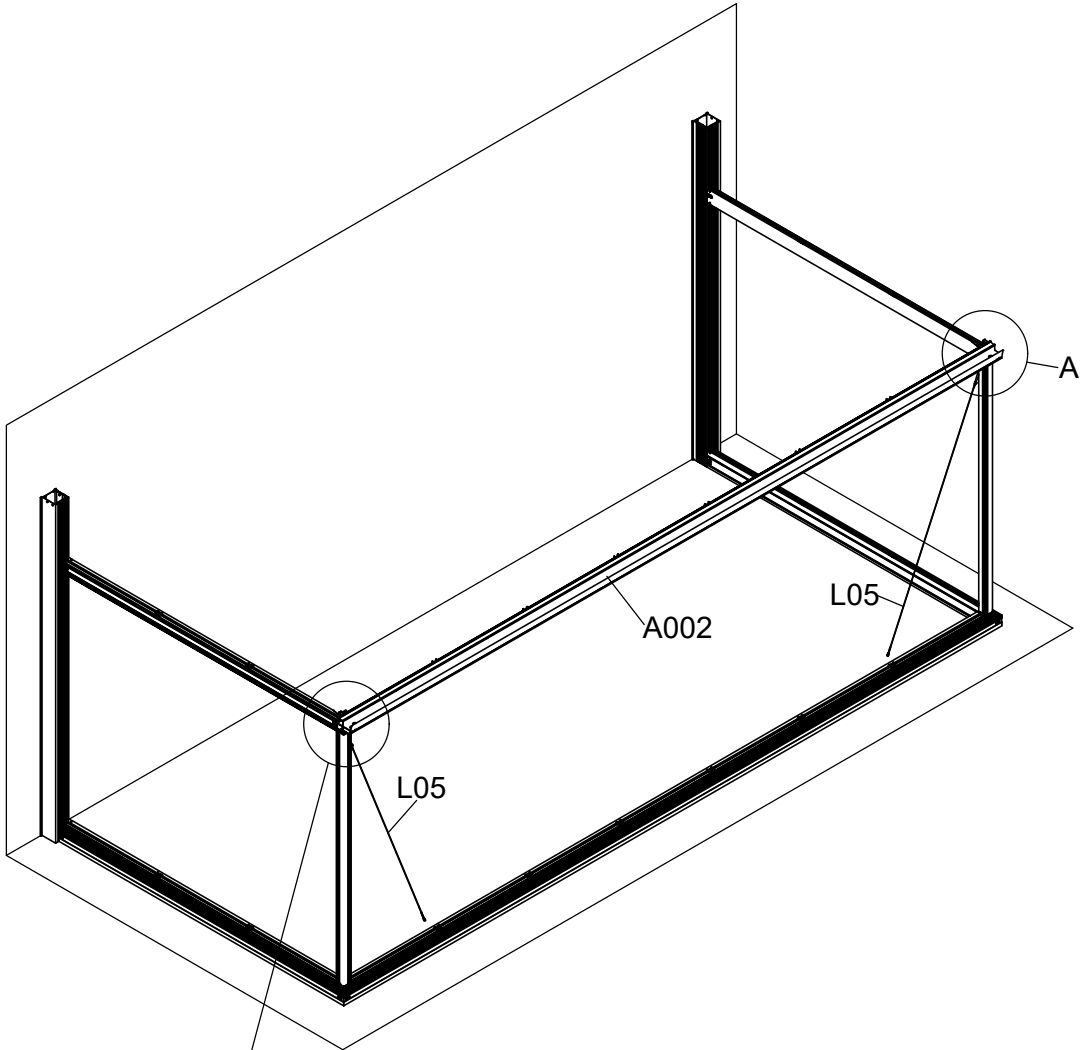

Part	NO.	QTY.	Length(MM)
	Si6-16	2	PCS
	J05	2	PCS
	L05	2	1920

Part	Product	NO.	Length(MM)	QTY.	Code
	3081	40L-Y62-3	2383	1	A002
	3082	40L-Y62-4	3134		
	3083	40L-Y62-5	3885		
	3084	40L-Y62-6	4636		
	3085	40L-Y62-7	5387		
	3086	40L-Y62-8	6138