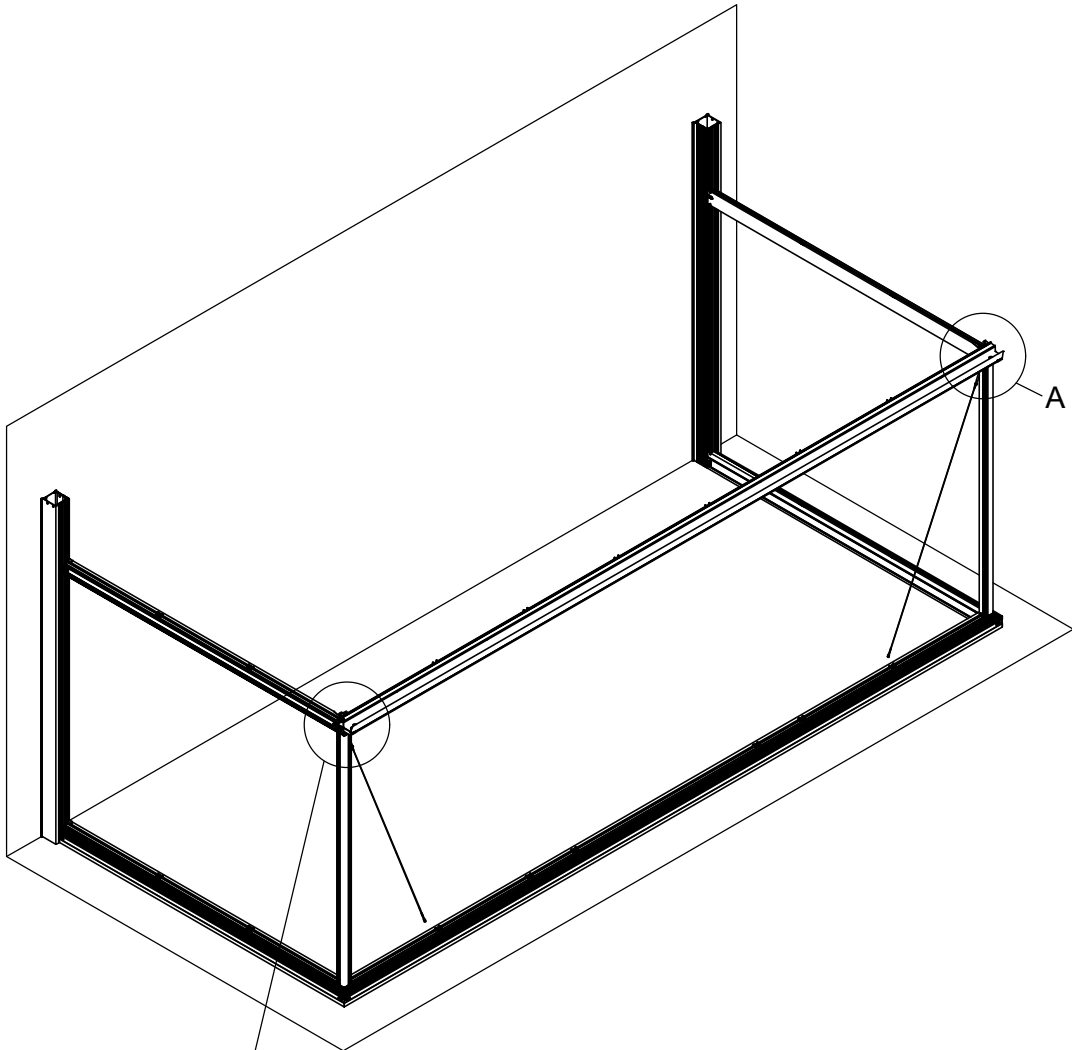

Part	NO.	QTY.	Length(MM)
	7B26-077	2	PCS
	M8-20	4	PCS
	7C28-004	4	PCS