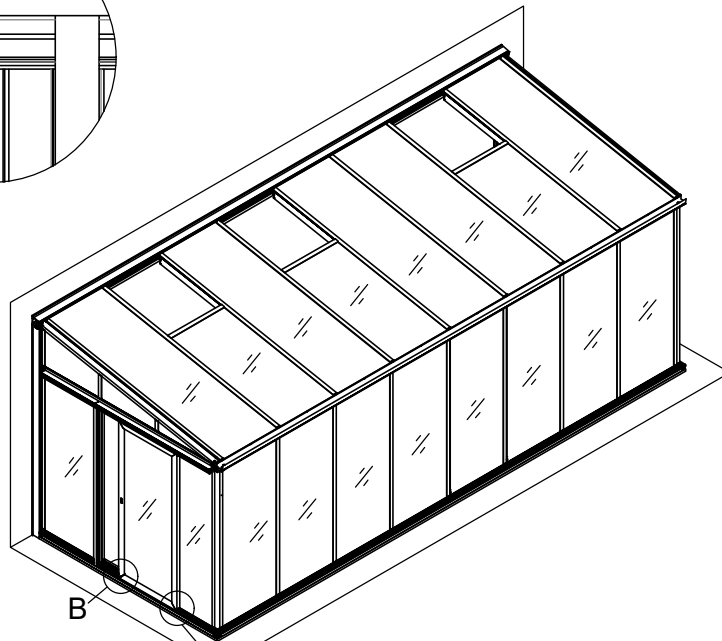

Tool
Verktyg
Værktøj
Verktøy
Työkalu