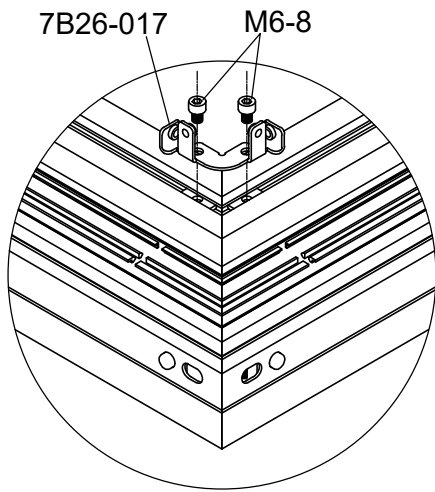

Part	NO.	QTY.	Length(MM)
	7B26-017	2	PCS
	M6-8	4	PCS