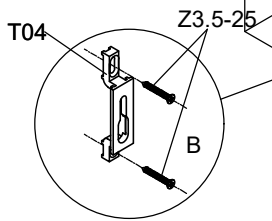

Part	NO.	QTY.	Length(MM)	
	NSST120	1.9M		3010P-E
	T04	2	PCS	3010P-E
	Z3.5-25	4	PCS	3010P-E

24b/30