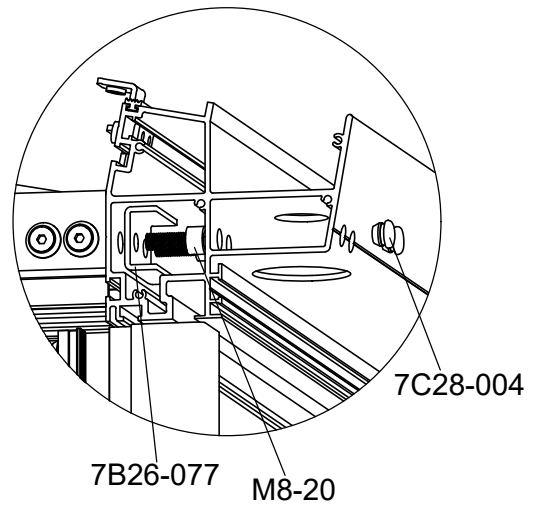

Part	NO.	QTY.	Length(MM)
	7B26-077	2	PCS
	M8-20	4	PCS
	7C28-004	4	PCS