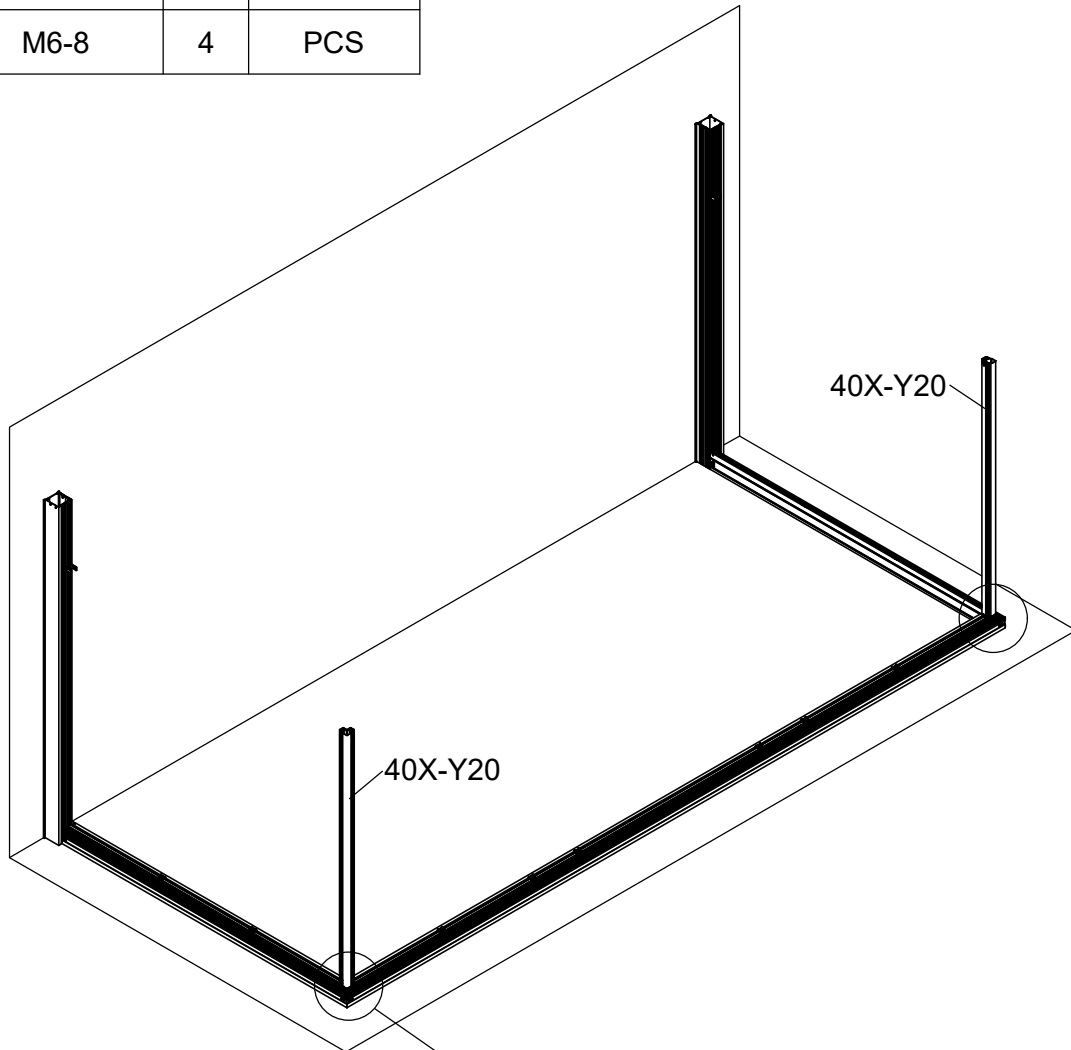

Part	NO.	QTY.	Length(MM)
	40X-Y20	2	1811
	Si6-16	4	PCS
	J05	4	PCS
	M6-8	4	PCS