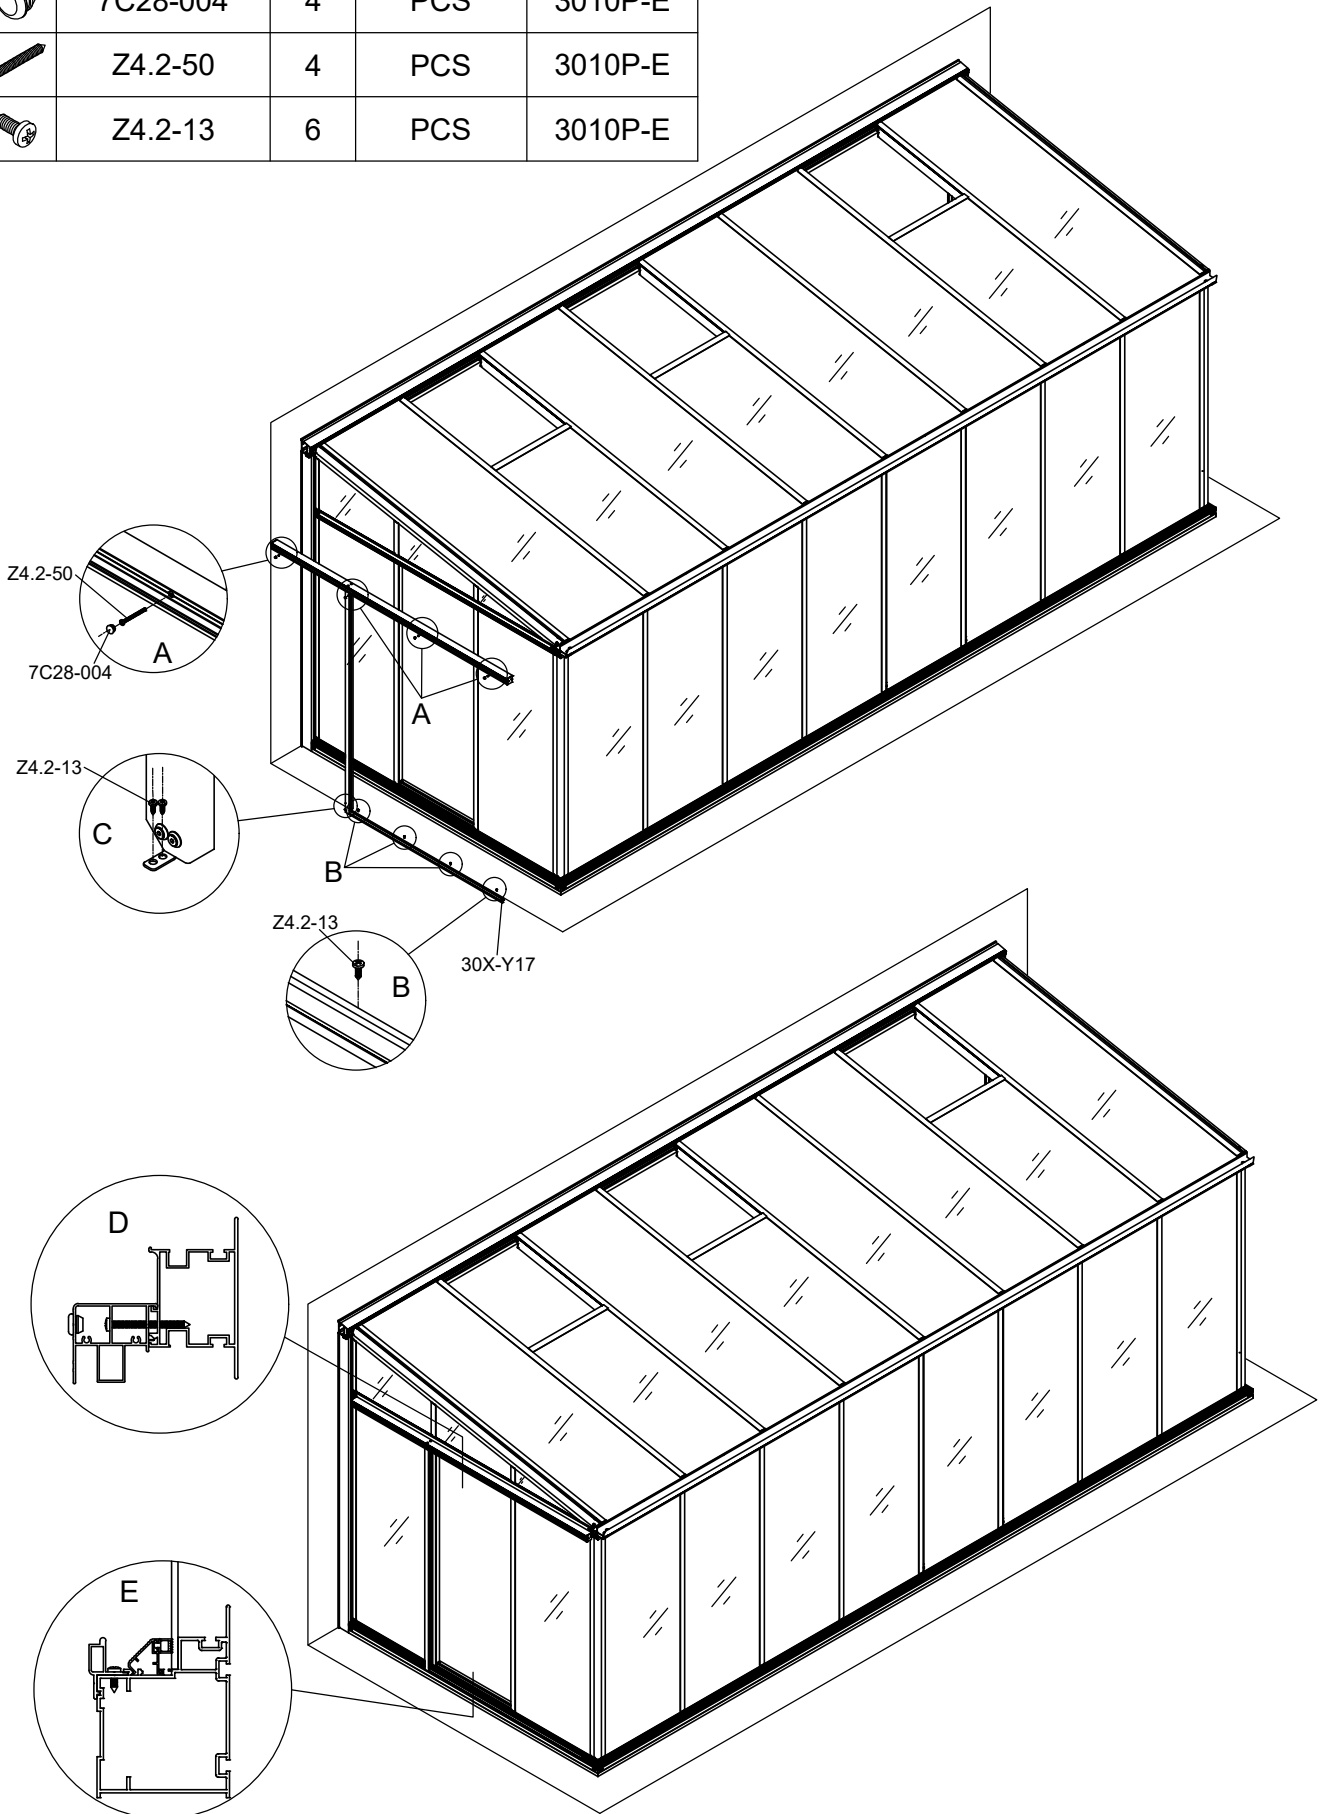

Part	NO.	QTY.	Length(MM)	
	30X-Y17	1	1444	3010P-E
	7C28-004	4	PCS	3010P-E
	Z4.2-50	4	PCS	3010P-E
	Z4.2-13	6	PCS	3010P-E