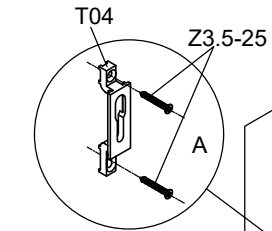

Part	NO.	QTY.	Length(MM)	
	NSST120	1.9M		3010P-E
	T04	2	PCS	3010P-E
	Z3.5-25	4	PCS	3010P-E

24b/30