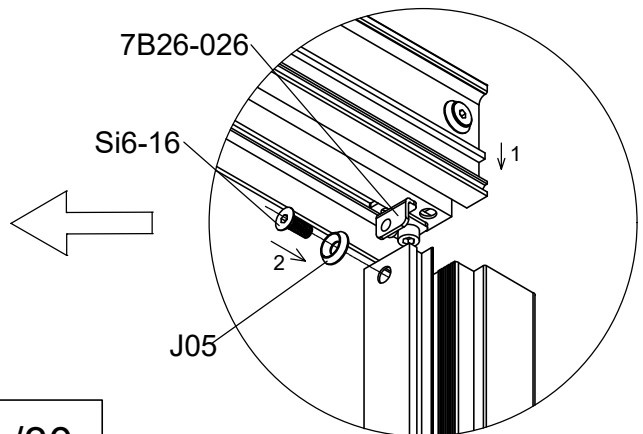

Part	NO.	QTY.	Length(MM)
	30L-S60R	1	2272
	30L-S60L	1	2272
	Si6-16	10	PCS
	J05	10	PCS

Part	NO.	QTY.	Length(MM)
	Si6-16	2	PCS
	J05	2	PCS
	L05	2	1920

Part	Product	NO.	Length(MM)	QTY.	Code
	3081	40L-Y62-3	2383	1	A002
	3082	40L-Y62-4	3134		
	3083	40L-Y62-5	3885		
	3084	40L-Y62-6	4636		
	3085	40L-Y62-7	5387		
	3086	40L-Y62-8	6138		