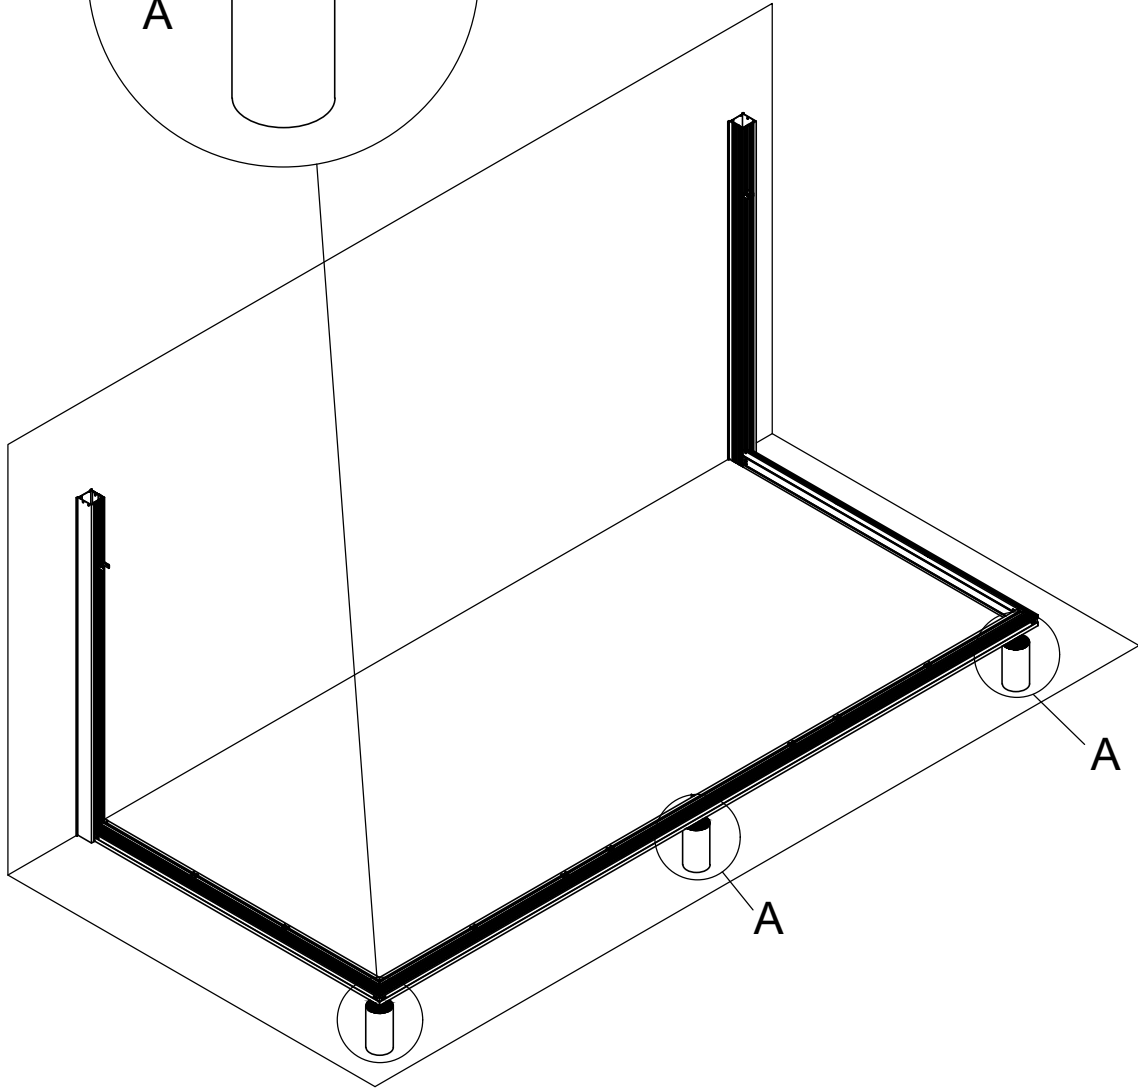

Concrete
Betong
Beton
Betong
Betoni