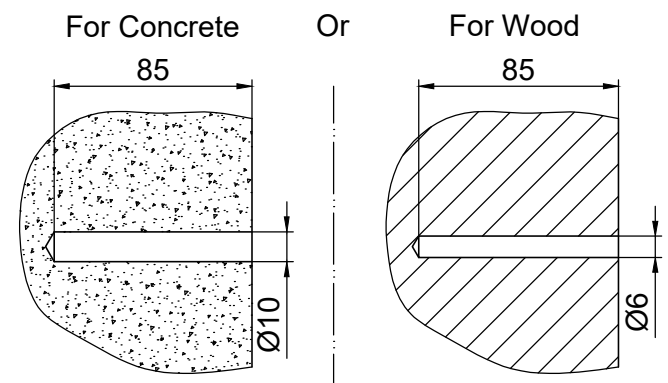

Part	NO.	QTY.						Length(MM)	
		3081	3082	3083	3084	3085	3086		
	PSJ10-80	18	18	20	20	22	22	PCS	For Concrete
	DQ8-16	18	18	20	20	22	22	PCS	For Concrete/For Wood
	SW8-80	18	18	20	20	22	22	PCS	For Concrete/For Wood