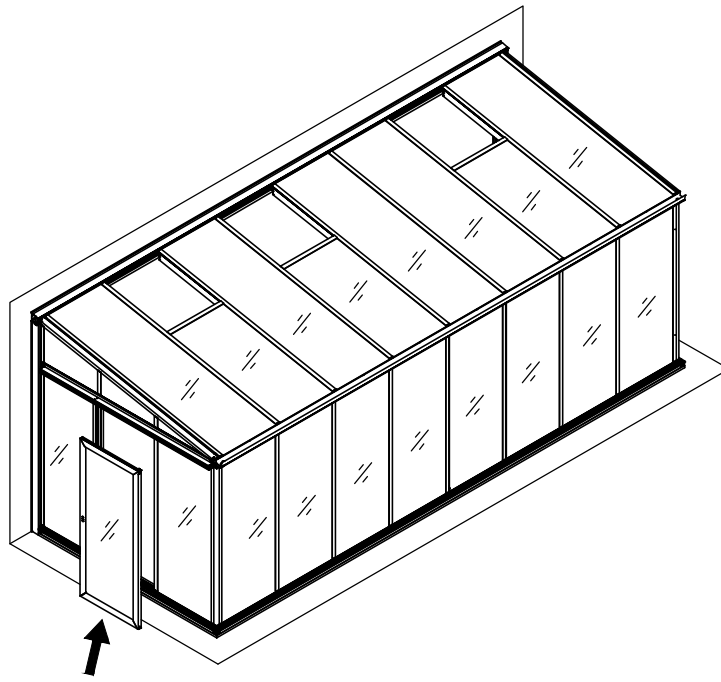

Tool
Verktyg
Værktøj
Verktøy
Työkalu