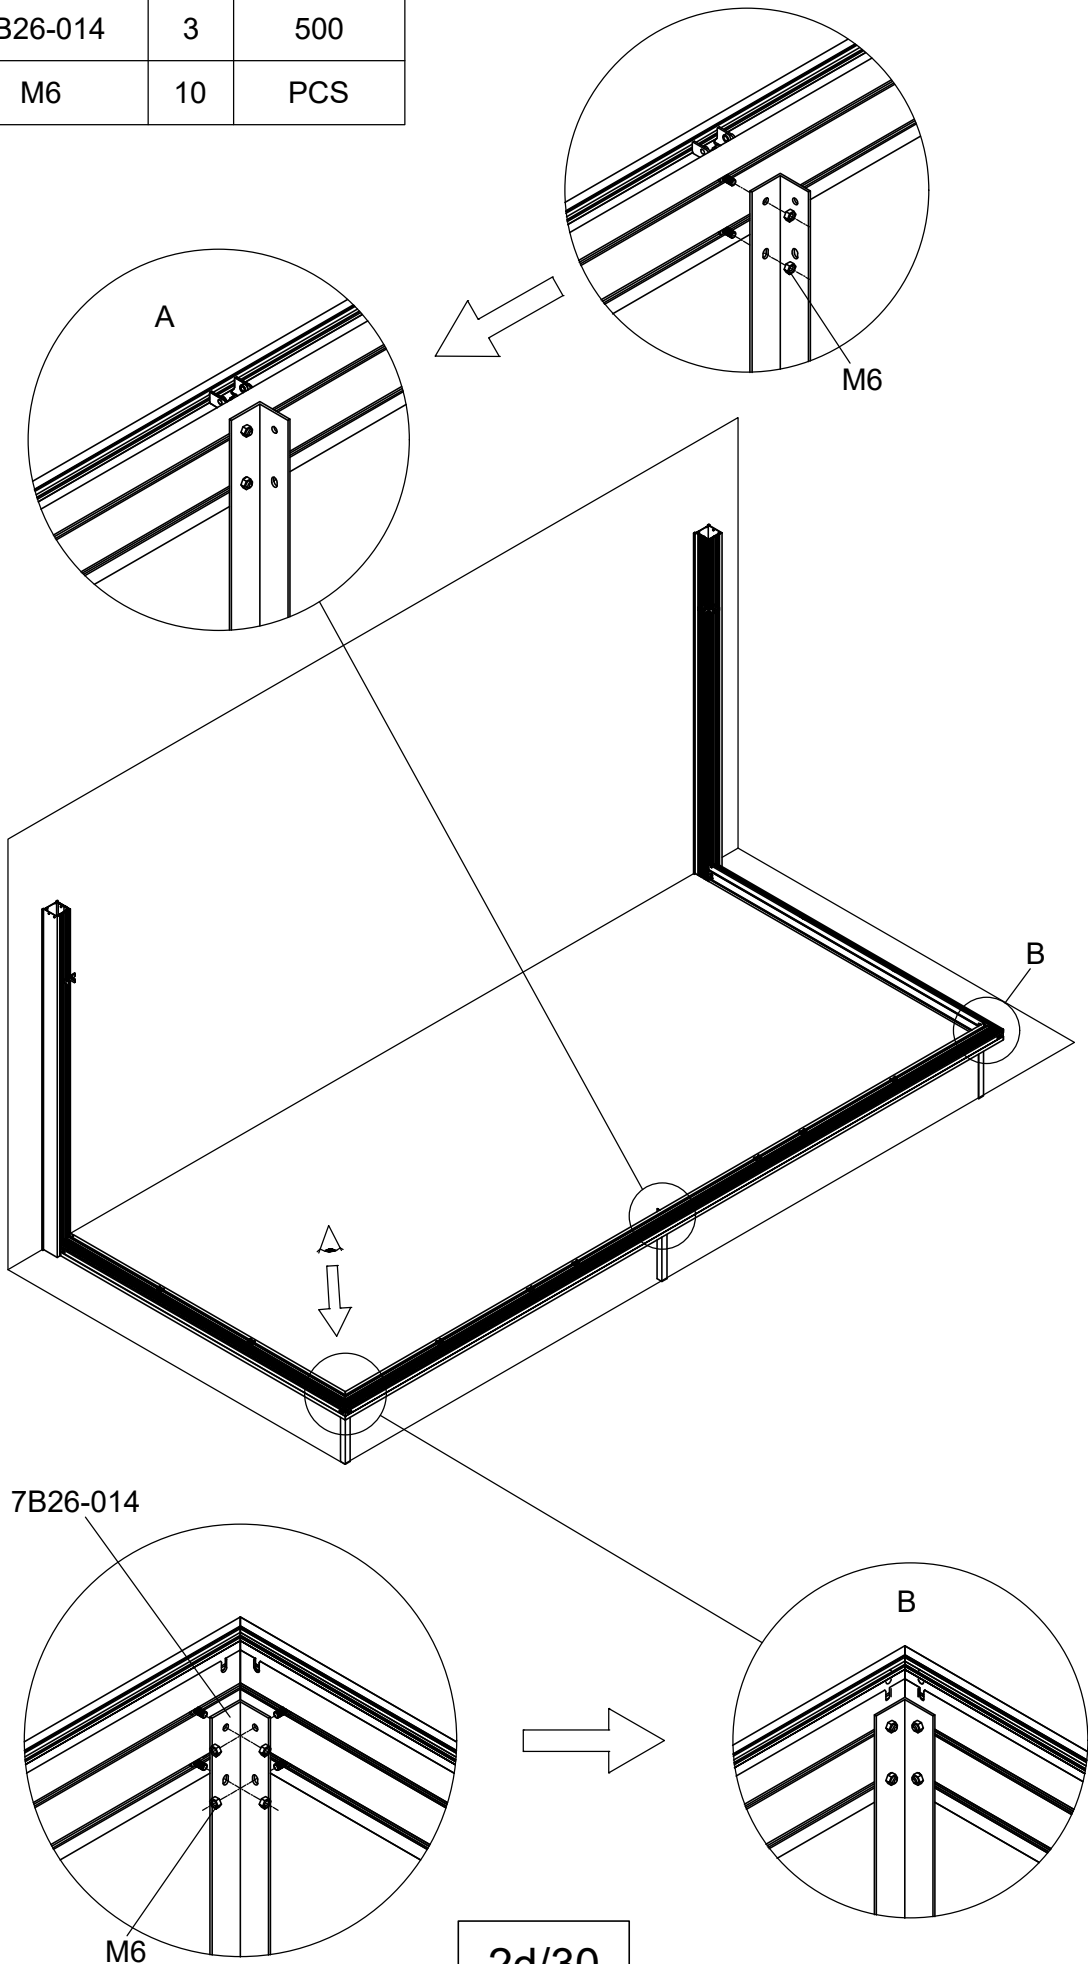

Part	NO.	QTY.	Length(MM)
	7B26-014	3	500
	M6	10	PCS