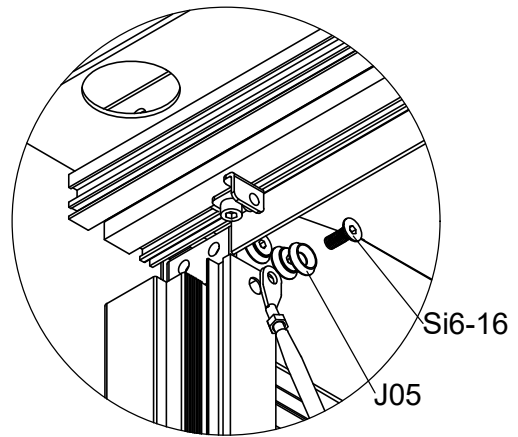

Part	NO.	QTY.	Length(MM)
	30L-S60R	1	2272
	30L-S60L	1	2272
	Si6-16	10	PCS
	J05	10	PCS

Part	NO.	QTY.	Length(MM)
	Si6-16	2	PCS
	J05	2	PCS
	L05	2	1920

Part	Product	NO.	Length(MM)	QTY.	Code
	3081	40L-Y62-3	2383	1	A002
	3082	40L-Y62-4	3134		
	3083	40L-Y62-5	3885		
	3084	40L-Y62-6	4636		
	3085	40L-Y62-7	5387		
	3086	40L-Y62-8	6138		