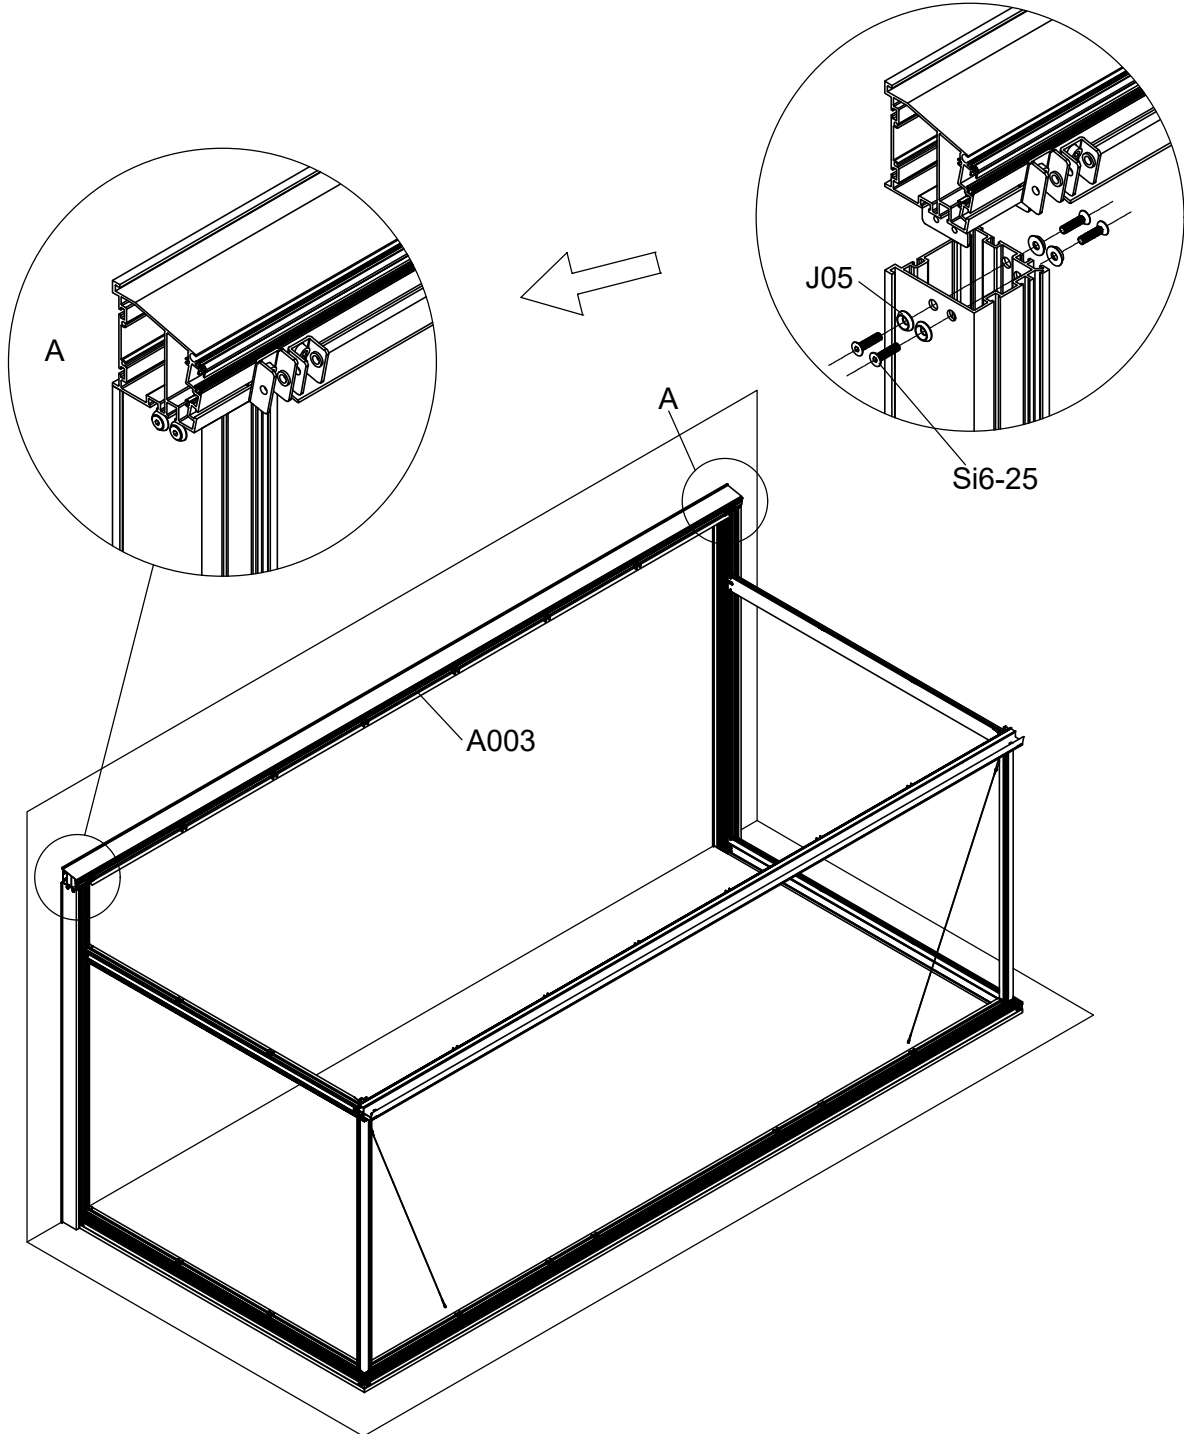

Part	NO.	QTY.	Length(MM)
	Si6-25	8	PCS
	J05	8	PCS

Part	Product	NO.	Length(MM)	QTY.	Code
	3081	40L-Y63-3-11	2455	1	A003
	3082	40L-Y63-4-11	3206		
	3083	40L-Y63-5-11	3957		
	3084	40L-Y63-6-11	4708		
	3085	40L-Y63-7-11	5459		
	3086	40L-Y63-8-11	6210