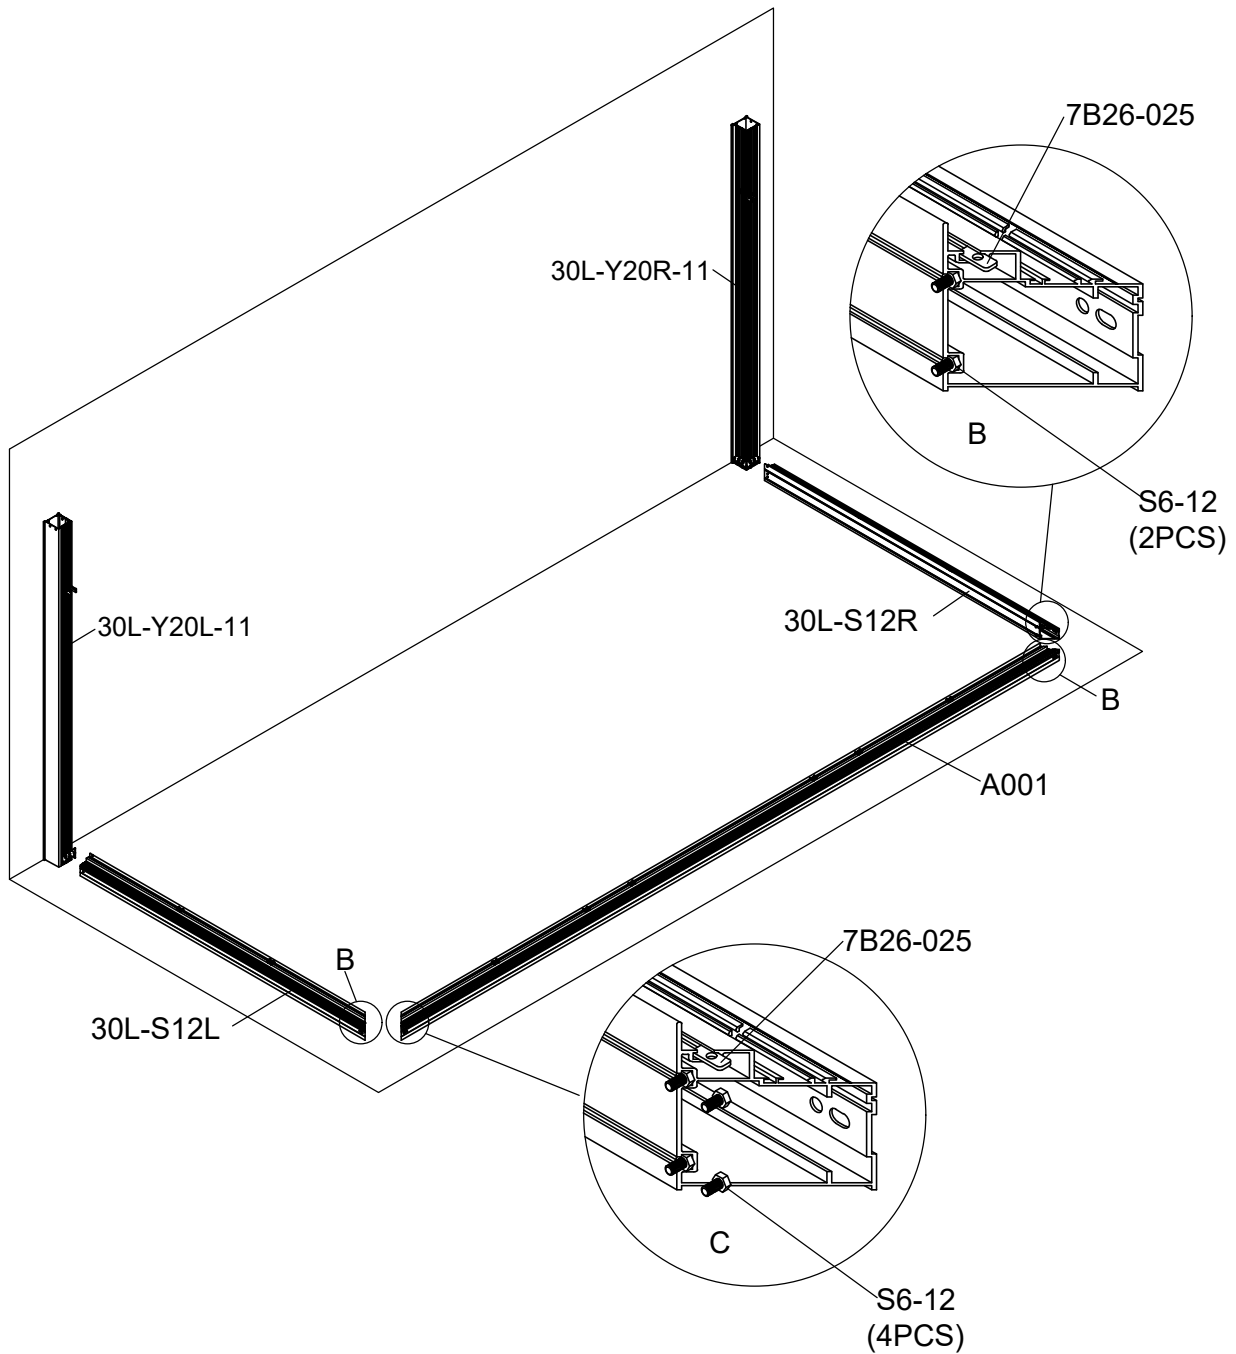

Part	NO.	QTY.	Length(MM)
	30L-Y20R-11	1	2414
	30L-Y20L-11	1	2414
	30L-S12R	1	2355
	30L-S12L	1	2355
	7B26-025	4	PCS
	S6-12	10	PCS

Part	Product	NO.	Length(MM)	QTY.	Code
	3081	40X-Y11-3	2437	1	A001
	3082	40X-Y11-4	3188		
	3083	40X-Y11-5	3939		
	3084	40X-Y11-6	4690		
	3085	40X-Y11-7	5441		
	3086	40X-Y11-8	6192